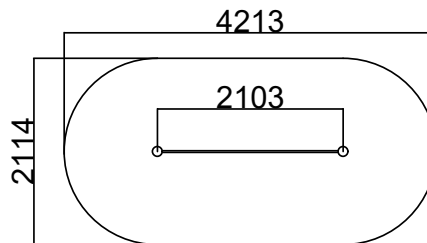

**Key**

Age Range

Number Of Users

Assembly Time

Free Fall Height

Impact Area

Wheelchair Accessible

Space Needed

For All Users

**Specification**

Age Range:	7+ Years
Safety Area Width (mm):	2114
Safety Area Length (mm):	4213
Safety Area (m <sup>2</sup> ):	8.91
Free Fall Height (mm):	600
Assembly Time:	2 hrs
People For Installation:	2