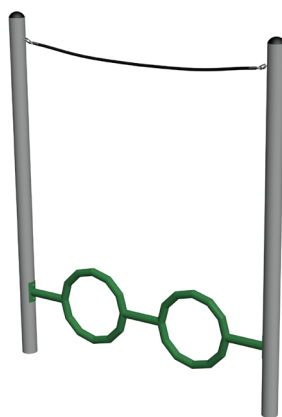

**Ring Pass**  
QTT10

7+

2

2hrs

600

8.91

2.114mx4.213m

Tyre Crossing brings an extra level of challenge and excitement to the Quest Trail. The suspended tyres move as children step across them, encouraging balance, coordination and core strength while building confidence through active play. This engaging obstacle adds variety and adventure to any trail, making it a popular choice for creating dynamic and rewarding play experiences.

For All Users

**Specification**

Age Range:	7+ Years
Safety Area Width (mm):	2114
Safety Area Length (mm):	4213
Safety Area (m <sup>2</sup> ):	8.91
Free Fall Height (mm):	600
Assembly Time:	2 hrs
People For Installation:	2

**Inclusive Information**

The Quest Trail Range offers complete flexibility, allowing you to mix and match a variety of elements to create a bespoke trail for any location. Whether you're working with a compact space or a larger playground, the modular design can be tailored to suit your needs, combining climbing, balance, agility, and coordination challenges to maximise play value and encourage active, engaging play.