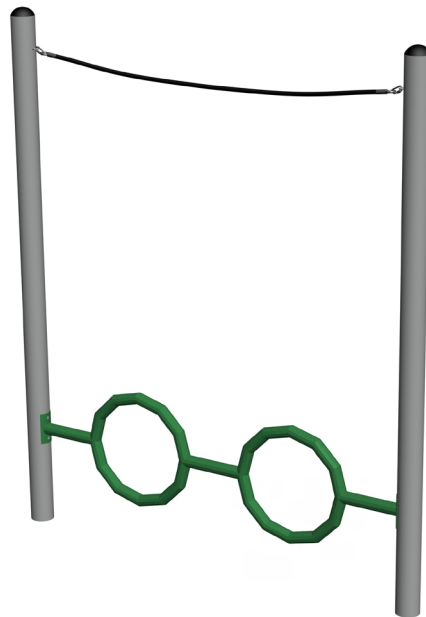

**Ring Pass**  
QTT10

7+

2

2hrs

600

8.91

2.114mx4.213m

Tyre Crossing brings an extra level of challenge and excitement to the Quest Trail. The suspended tyres move as children step across them, encouraging balance, coordination and core strength while building confidence through active play. This engaging obstacle adds variety and adventure to any trail, making it a popular choice for creating dynamic and rewarding play experiences.

**Key**

Age Range

Number Of Users

Assembly Time

Free Fall Height

Impact Area

Wheelchair Accessible

Space Needed

For All Users

**Specification**

Age Range:	7+ Years
Safety Area Width (mm):	2114
Safety Area Length (mm):	4213
Safety Area (m <sup>2</sup> ):	8.91
Free Fall Height (mm):	600
Assembly Time:	2 hrs
People For Installation:	2

**Inclusive Information**

The Quest Trail Range offers complete flexibility, allowing you to mix and match a variety of elements to create a bespoke trail for any location. Whether you're working with a compact space or a larger playground, the modular design can be tailored to suit your needs, combining climbing, balance, agility, and coordination challenges to maximise play value and encourage active, engaging play.