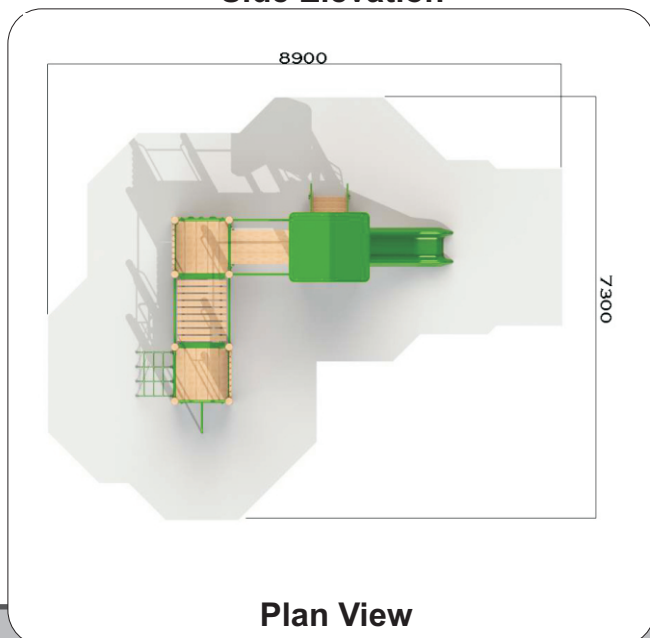

# TODDLER TOWERS - Triple Deck Unit 1

✓ All Play & Leisure's product range is fully compliant with **BS EN 1176:2008**

## Technical AT-A-GLANCE

<b>Equipment Size</b>	5460L x 4300W x 2900H
<b>Minimum Space</b>	8900 x 7300
<b>Free Height of Fall</b>	900
<b>Safety Surface Area</b>	42m <sup>2</sup>
<b>Age Range</b>	2 - 5 years

Side Elevation

Plan View