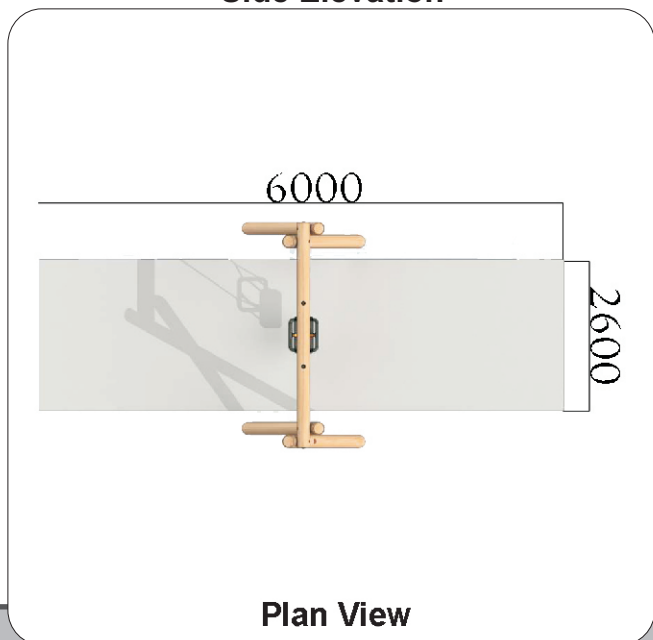

# TIMBER SWINGS - 1 Cradle Seat 2.0m

✓ All Play & Leisure's product range is fully compliant with **BS EN 1176:2008**

Technical AT-A-GLANCE	
Equipment Size	2000L x 2610W x 1300H
Minimum Space	2600 x 6000
Free Height of Fall	1200
Safety Surface Area	17.43m <sup>2</sup>

Side Elevation

Plan View