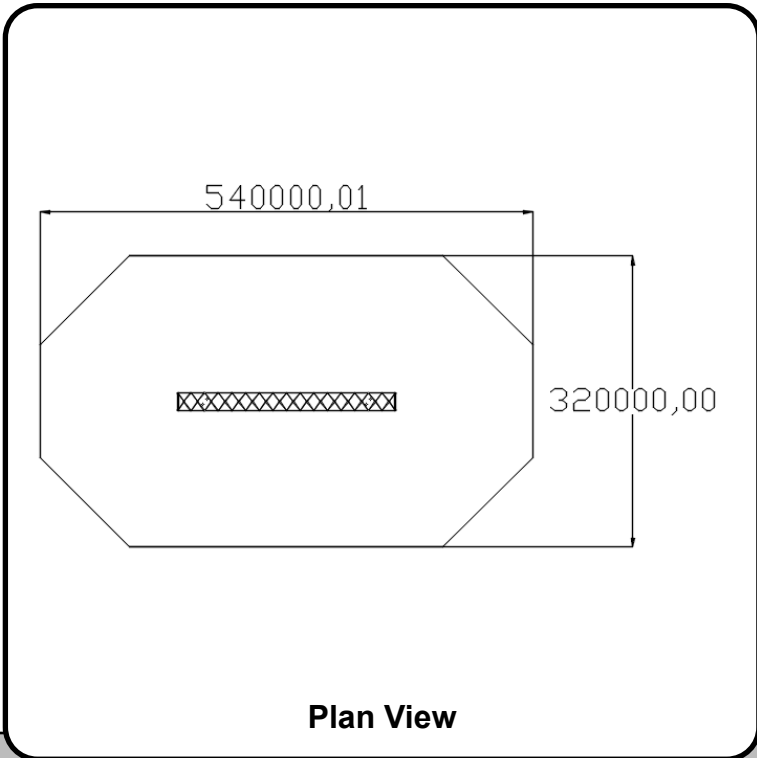

Technical Information

Product Code	TT147
Equipment Size (mm)	2400L x 125W x 434H
Free Height of Fall (mm)	434
User Age Range	1+ Years

Technical Information

Product Code	TT147B
Equipment Size (mm)	3600L x 125W x 555H
Free Height of Fall (mm)	434
User Age Range	1+ Years