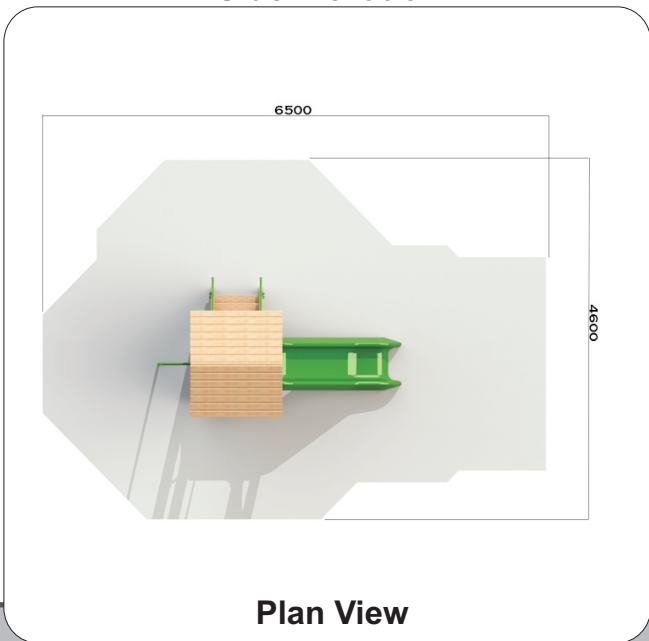

# TODDLER TOWERS - Single Deck Unit 1

✓ All Play & Leisure's product range is fully compliant with **BS EN 1176:2008**

Technical AT-A-GLANCE	
<b>Equipment Size</b>	3160L x 1630W x 2900H
<b>Minimum Space</b>	6500 x 4600
<b>Free Height of Fall</b>	900
<b>Safety Surface Area</b>	23m <sup>2</sup>
<b>Age Range</b>	2 - 5 years

Side Elevation

Plan View