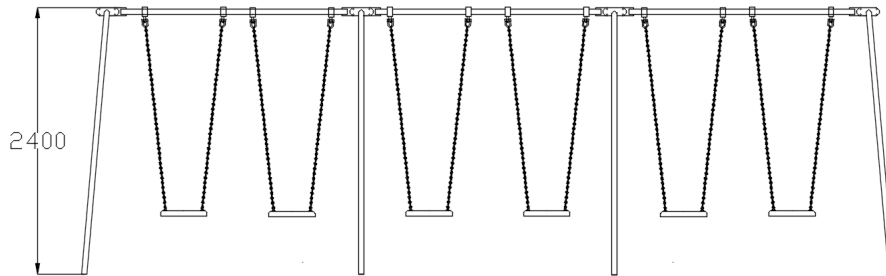

**Key**

Age Range

Number Of Users

Assembly Time

Free Fall Height

Impact Area

Wheelchair Accessible

Space Needed

For All Users

Specification	
Age Range:	1+ Years
Safety Area Width (mm):	9000
Safety Area Length (mm):	7000
Safety Area (m <sup>2</sup> ):	63
Free Fall Height (mm):	1500
Assembly Time:	8 hrs
People For Installation:	3

There shall be an additional area with a length of 500mm in the swing direction (front and back) free from obstacles.

**Anti Wrap Bearings**

Our swing sets are fitted with anti-wrap bearings as an important safety feature to help prevent swing chains from twisting excessively around the top beam during use. By allowing controlled rotational movement, they help reduce stress on chains and fixings, improve the smooth operation of the swing, and minimise wear on moving components. Their use helps enhance user safety, reduce maintenance requirements, and extend the overall lifespan of the equipment.