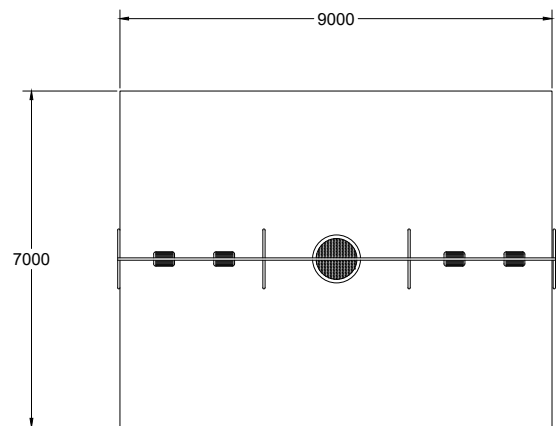

**Key**

Age Range

Number Of Users

Assembly Time

Free Fall Height

Impact Area

Wheelchair Accessible

Space Needed

For All Users

Specification	
Age Range:	1+ Years
Safety Area Width (mm):	9000
Safety Area Length (mm):	7000
Safety Area (m <sup>2</sup> ):	63
Free Fall Height (mm):	1500
Assembly Time:	8 hrs
People For Installation:	3