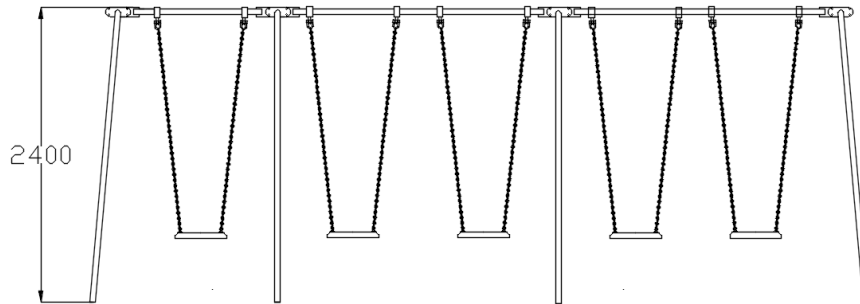

3 Bay Swing Frame 2.4m

SW3524

1+	5	8hrs	1500	55	7m x 7.8m	

The Play and Leisure Ltd SW3524 3 Bay Swing frame is a strong, reliable swing set designed to provide years of safe and enjoyable outdoor play. Manufactured from high-quality mild steel, it comes with a durable powder-coated finish as standard in any standard Ral colour, with the optional extra of hot dip galvanising for added protection in harsher environments.

Key

Age Range	Number Of Users	Assembly Time	Free Fall Height	Impact Area	Wheelchair Accessible	Space Needed	For All Users

Specification	
Age Range:	1+ Years
Safety Area Width (mm):	7800
Safety Area Length (mm):	7000
Safety Area (m ²):	55
Free Fall Height (mm):	1500
Assembly Time:	8 hrs
People For Installation:	3

There shall be an additional area with a length of 500mm in the swing direction (front and back) free from obstacles.

Anti Wrap Bearings

Our swing sets are fitted with anti-wrap bearings as an important safety feature to help prevent swing chains from twisting excessively around the top beam during use. By allowing controlled rotational movement, they help reduce stress on chains and fixings, improve the smooth operation of the swing, and minimise wear on moving components. Their use helps enhance user safety, reduce maintenance requirements, and extend the overall lifespan of the equipment.