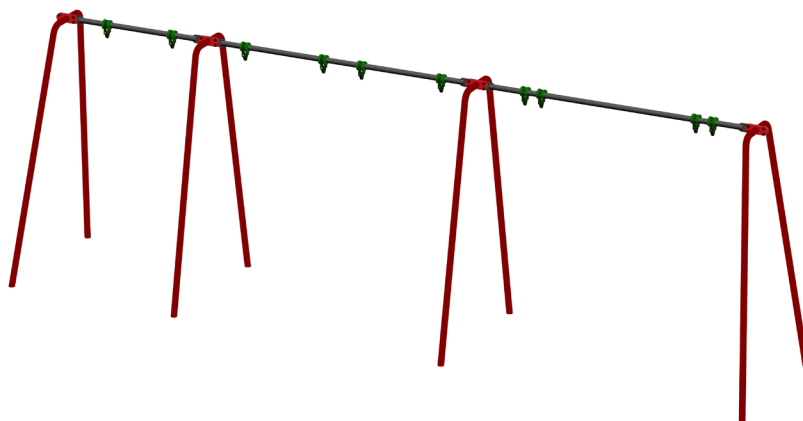

3 Bay Swing Frame 2.4m

SW3524

1+	5	8hrs	1500	55	7m x 7.8m	

The Play and Leisure Ltd SW3524 3 Bay Swing frame is a strong, reliable swing set designed to provide years of safe and enjoyable outdoor play. Manufactured from high-quality mild steel, it comes with a durable powder-coated finish as standard in any standard Ral colour, with the optional extra of hot dip galvanising for added protection in harsher environments.

Key

Age Range	Number Of Users	Assembly Time	Free Fall Height	Impact Area	Wheelchair Accessible	Space Needed	For All Users

Specification	
Age Range:	1+ Years
Safety Area Width (mm):	7800
Safety Area Length (mm):	7000
Safety Area (m ²):	55
Free Fall Height (mm):	1500
Assembly Time:	8 hrs
People For Installation:	3

There shall be an additional area with a length of 500mm in the swing direction (front and back) free from obstacles.

Anti Wrap Bearings

Our swing sets are fitted with anti-wrap bearings as an important safety feature to help prevent swing chains from twisting excessively around the top beam during use. By allowing controlled rotational movement, they help reduce stress on chains and fixings, improve the smooth operation of the swing, and minimise wear on moving components. Their use helps enhance user safety, reduce maintenance requirements, and extend the overall lifespan of the equipment.