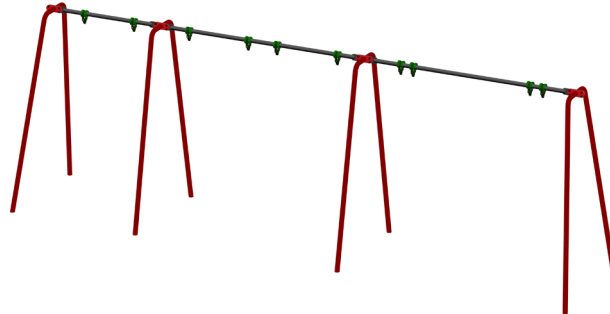

3 Bay Swing Frame 2.4m

SW3524

1+	5	8hrs	1500	55	7m x 7.8m	

The Play and Leisure Ltd SW3524 3 Bay Swing frame is a strong, reliable swing set designed to provide years of safe and enjoyable outdoor play. Manufactured from high-quality mild steel, it comes with a durable powder-coated finish as standard in any standard Ral colour, with the optional extra of hot dip galvanising for added protection in harsher environments.

Key

Age Range	Number Of Users	Assembly Time	Free Fall Height	Impact Area	Wheelchair Accessible	Space Needed	For All Users

Specification	
Age Range:	1+ Years
Safety Area Width (mm):	7800
Safety Area Length (mm):	7000
Safety Area (m ²):	55
Free Fall Height (mm):	1500
Assembly Time:	8 hrs
People For Installation:	3

There shall be an additional area with a length of 500mm in the swing direction (front and back) free from obstacles.

Anti Wrap Bearings

Our swing sets are fitted with anti-wrap bearings as an important safety feature to help prevent swing chains from twisting excessively around the top beam during use. By allowing controlled rotational movement, they help reduce stress on chains and fixings, improve the smooth operation of the swing, and minimise wear on moving components. Their use helps enhance user safety, reduce maintenance requirements, and extend the overall lifespan of the equipment.