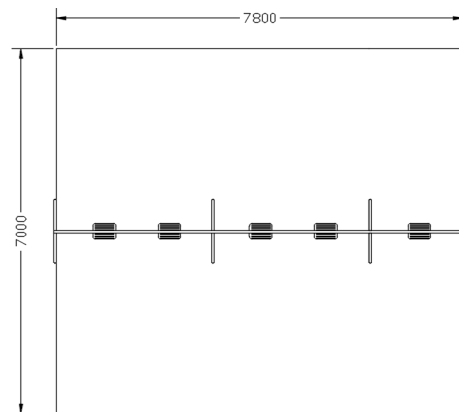

3 Bay Swing Frame 2.4m

SW3524

1+	5	8hrs	1500	55	7m x 7.8m	

The Play and Leisure Ltd SW3524 3 Bay Swing frame is a strong, reliable swing set designed to provide years of safe and enjoyable outdoor play. Manufactured from high-quality mild steel, it comes with a durable powder-coated finish as standard in any standard Ral colour, with the optional extra of hot dip galvanising for added protection in harsher environments.

Key

Age Range	Number Of Users	Assembly Time	Free Fall Height	Impact Area	Wheelchair Accessible	Space Needed	For All Users

Specification	
Age Range:	1+ Years
Safety Area Width (mm):	7800
Safety Area Length (mm):	7000
Safety Area (m ²):	55
Free Fall Height (mm):	1500
Assembly Time:	8 hrs
People For Installation:	3

There shall be an additional area with a length of 500mm in the swing direction (front and back) free from obstacles.

Anti Wrap Bearings

Our swing sets are fitted with anti-wrap bearings as an important safety feature to help prevent swing chains from twisting excessively around the top beam during use. By allowing controlled rotational movement, they help reduce stress on chains and fixings, improve the smooth operation of the swing, and minimise wear on moving components. Their use helps enhance user safety, reduce maintenance requirements, and extend the overall lifespan of the equipment.