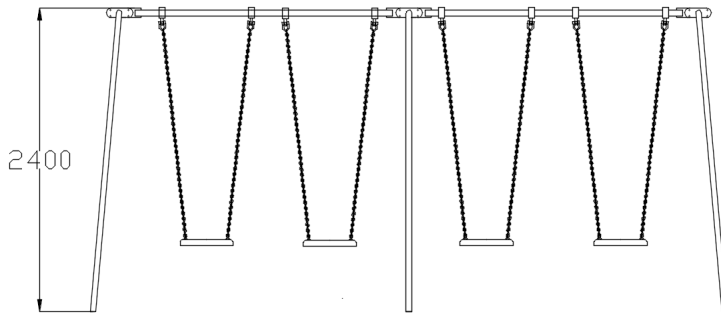

2 Bay Swing Frame 2.4m

SW2424

| | | | | | | |
|-----------|----------|-------------|-------------|-----------|--------------|--|
| | | | | | | |
| 1+ | 4 | 6hrs | 1500 | 42 | 7mx6m | |

The Play and Leisure Ltd SW2424 2 Bay Swing frame is a strong, reliable swing set designed to provide years of safe and enjoyable outdoor play. Manufactured from high-quality mild steel, it comes with a durable powder-coated finish as standard in any standard Ral colour, with the optional extra of hot dip galvanising for added protection in harsher environments.

Key

| | | | | | | | |
|-----------|-----------------|---------------|------------------|-------------|-----------------------|--------------|---------------|
| | | | | | | | |
| Age Range | Number Of Users | Assembly Time | Free Fall Height | Impact Area | Wheelchair Accessible | Space Needed | For All Users |

Specification

| | |
|--------------------------------|----------|
| Age Range: | 1+ Years |
| Safety Area Width (mm): | 6000 |
| Safety Area Length (mm): | 7000 |
| Safety Area (m ²): | 42 |
| Free Fall Height (mm): | 1500 |
| Assembly Time: | 6 hrs |
| People For Installation: | 3 |

There shall be an additional area with a length of 500mm in the swing direction (front and back) free from obstacles.

Anti Wrap Bearings

Our swing sets are fitted with anti-wrap bearings as an important safety feature to help prevent swing chains from twisting excessively around the top beam during use. By allowing controlled rotational movement, they help reduce stress on chains and fixings, improve the smooth operation of the swing, and minimise wear on moving components. Their use helps enhance user safety, reduce maintenance requirements, and extend the overall lifespan of the equipment.