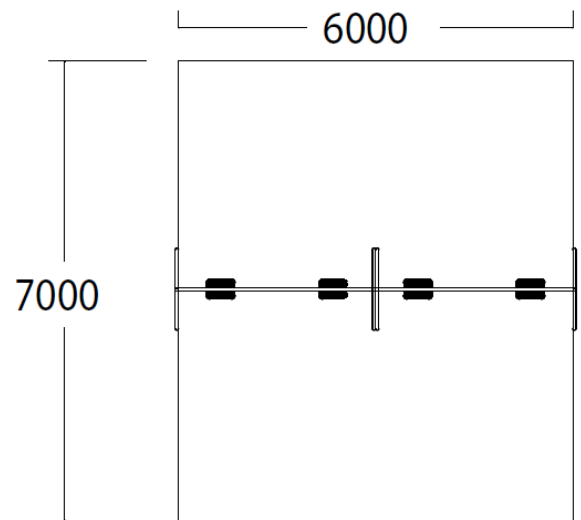

2 Bay Swing Frame 2.4m

SW2424

| | | | | | | |
|-----------|----------|-------------|-------------|-----------|--------------|--|
| | | | | | | |
| 1+ | 4 | 6hrs | 1500 | 42 | 7mx6m | |

The Play and Leisure Ltd SW2424 2 Bay Swing frame is a strong, reliable swing set designed to provide years of safe and enjoyable outdoor play. Manufactured from high-quality mild steel, it comes with a durable powder-coated finish as standard in any standard Ral colour, with the optional extra of hot dip galvanising for added protection in harsher environments.

Key

| | | | | | | | |
|-----------|-----------------|---------------|------------------|-------------|-----------------------|--------------|---------------|
| | | | | | | | |
| Age Range | Number Of Users | Assembly Time | Free Fall Height | Impact Area | Wheelchair Accessible | Space Needed | For All Users |

Specification

| | |
|--------------------------------|----------|
| Age Range: | 1+ Years |
| Safety Area Width (mm): | 6000 |
| Safety Area Length (mm): | 7000 |
| Safety Area (m ²): | 42 |
| Free Fall Height (mm): | 1500 |
| Assembly Time: | 6 hrs |
| People For Installation: | 3 |