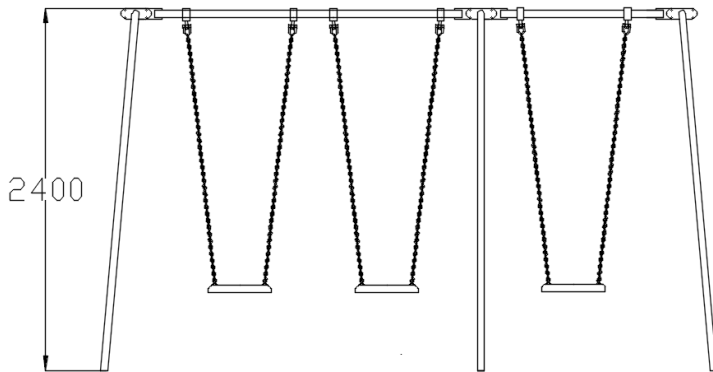

2 Bay Swing Frame 2.4m

SW2324

1+	3	6hrs	1500	34	7m x 4.8m	

The Play and Leisure Ltd SW2324 2 Bay Swing frame is a strong, reliable swing set designed to provide years of safe and enjoyable outdoor play. Manufactured from high-quality mild steel, it comes with a durable powder-coated finish as standard in any standard Ral colour, with the optional extra of hot dip galvanising for added protection in harsher environments.

Key

Age Range	Number Of Users	Assembly Time	Free Fall Height	Impact Area	Wheelchair Accessible	Space Needed	For All Users

Specification

Age Range:	1+ Years
Safety Area Width (mm):	4800
Safety Area Length (mm):	7000
Safety Area (m ²):	34
Free Fall Height (mm):	1500
Assembly Time:	6 hrs
People For Installation:	3

There shall be an additional area with a length of 500mm in the swing direction (front and back) free from obstacles.

Anti Wrap Bearings

Our swing sets are fitted with anti-wrap bearings as an important safety feature to help prevent swing chains from twisting excessively around the top beam during use. By allowing controlled rotational movement, they help reduce stress on chains and fixings, improve the smooth operation of the swing, and minimise wear on moving components. Their use helps enhance user safety, reduce maintenance requirements, and extend the overall lifespan of the equipment.