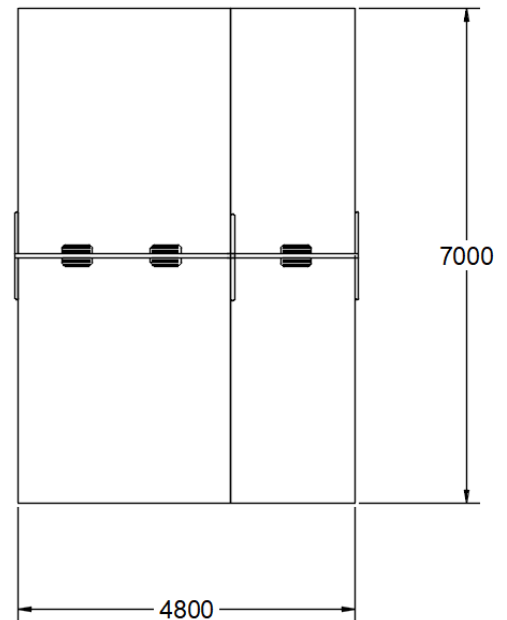

2 Bay Swing Frame 2.4m

SW2324

1+	3	6hrs	1500	34	7m x 4.8m	

The Play and Leisure Ltd SW2324 2 Bay Swing frame is a strong, reliable swing set designed to provide years of safe and enjoyable outdoor play. Manufactured from high-quality mild steel, it comes with a durable powder-coated finish as standard in any standard Ral colour, with the optional extra of hot dip galvanising for added protection in harsher environments.

Key

Age Range	Number Of Users	Assembly Time	Free Fall Height	Impact Area	Wheelchair Accessible	Space Needed	For All Users

Specification

Age Range:	1+ Years
Safety Area Width (mm):	4800
Safety Area Length (mm):	7000
Safety Area (m ²):	34
Free Fall Height (mm):	1500
Assembly Time:	6 hrs
People For Installation:	3

There shall be an additional area with a length of 500mm in the swing direction (front and back) free from obstacles.

Anti Wrap Bearings

Our swing sets are fitted with anti-wrap bearings as an important safety feature to help prevent swing chains from twisting excessively around the top beam during use. By allowing controlled rotational movement, they help reduce stress on chains and fixings, improve the smooth operation of the swing, and minimise wear on moving components. Their use helps enhance user safety, reduce maintenance requirements, and extend the overall lifespan of the equipment.