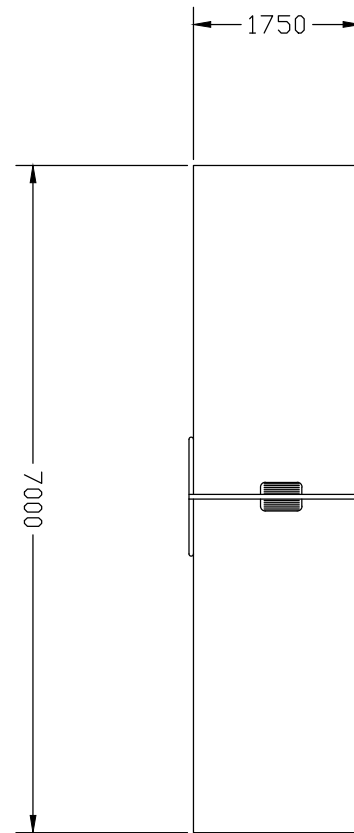

**Key**

Age Range

Number Of Users

Assembly Time

Free Fall Height

Impact Area

Wheelchair Accessible

Space Needed

For All Users

**Specification**

Age Range:	1+ Years
Safety Area Width (mm):	1750
Safety Area Length (mm):	7000
Safety Area (m <sup>2</sup> ):	13
Free Fall Height (mm):	1500
Assembly Time:	4 hrs
People For Installation:	2