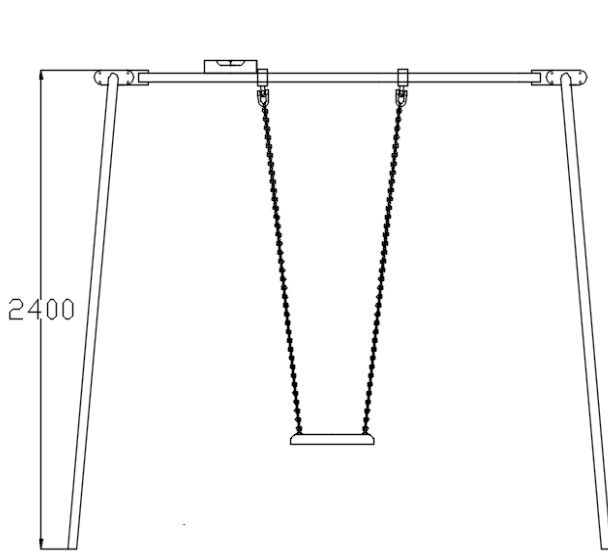

**Key**

Age Range

Number Of Users

Assembly Time

Free Fall Height

Impact Area

Wheelchair Accessible

Space Needed

For All Users

**Specification**

Age Range:	1+ Years
Safety Area Width (mm):	1750
Safety Area Length (mm):	7000
Safety Area (m <sup>2</sup> ):	13
Free Fall Height (mm):	1500
Assembly Time:	4 hrs
People For Installation:	2

There shall be an additional area with a length of 500mm in the swing direction (front and back) free from obstacles.

**Anti Wrap Bearings**

Our swing sets are fitted with anti-wrap bearings as an important safety feature to help prevent swing chains from twisting excessively around the top beam during use. By allowing controlled rotational movement, they help reduce stress on chains and fixings, improve the smooth operation of the swing, and minimise wear on moving components. Their use helps enhance user safety, reduce maintenance requirements, and extend the overall lifespan of the equipment.