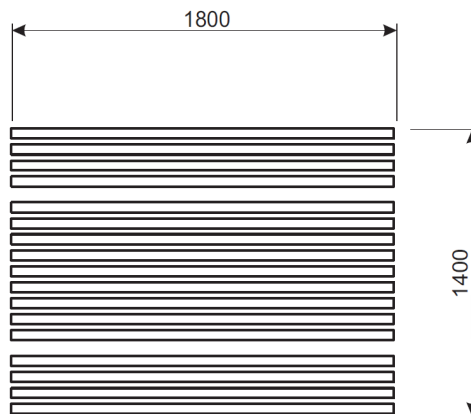

Specification

Age Range:	2+ Years
Safety Area Width (mm):	1400
Safety Area Length (mm):	1800
Safety Area (m²):	0
Free Fall Height (mm):	450
Assembly Time:	2 hrs
People For Installation:	2

Hot-Dip Galvanising
Optional Extra