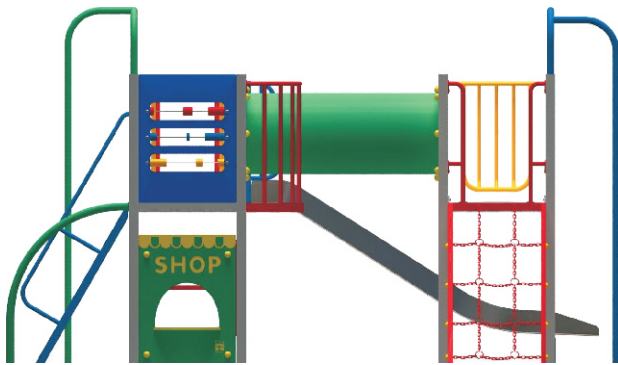

✓ All Play & Leisure's product range is fully compliant with **BS EN 1176:2008**

Side Elevation

Plan View

Features

- 1 Stainless Steel Slide
- 2 Abacus Play Panel
- 3 Chain Access Net
- 4 Access Steps
- 5 Arch Climber
- 6 Climb Bars
- 7 Fireman's Pole
- 8 Full Crawl Tube
- 9 Ladder
- 10 Scramble Walk
- 11 Shop Play Panel
- 12 V Walk
- 13 Semi-circular Barrier

Technical AT-A-GLANCE

Product Code	R108
Equipment Size	4651L x 3798W x 2200H
Minimum Space	7898 x 7003
Free Height of Fall	1000
Safety Surface Area	48m ²