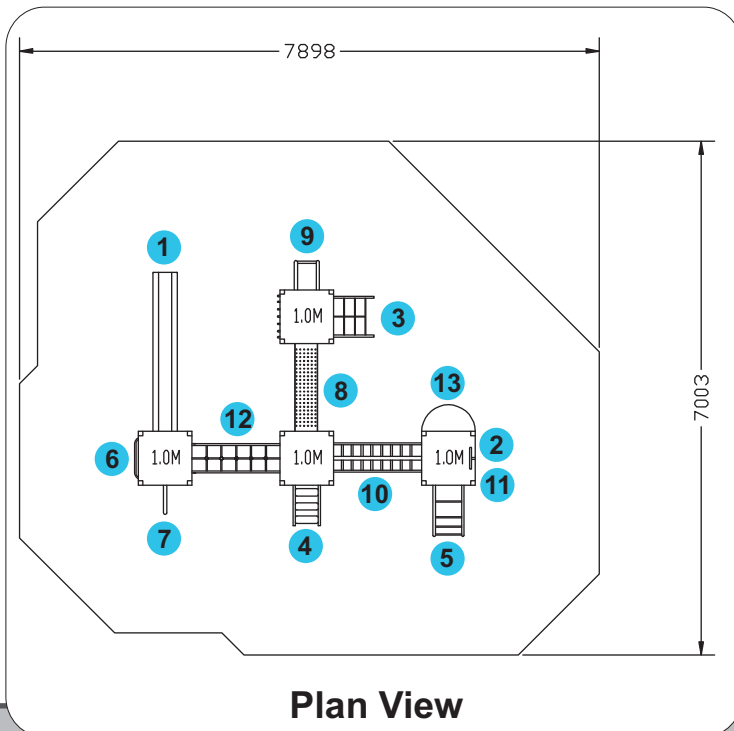

✓ All Play & Leisure's product range is fully compliant with **BS EN 1176:2008**

Side Elevation

Plan View

Features

- 1 Stainless Steel Slide
- 2 Abacus Play Panel
- 3 Chain Access Net
- 4 Access Steps
- 5 Arch Climber
- 6 Climb Bars
- 7 Fireman's Pole
- 8 Full Crawl Tube
- 9 Ladder
- 10 Scramble Walk
- 11 Shop Play Panel
- 12 V Walk
- 13 Semi-circular Barrier

Technical AT-A-GLANCE

Product Code	R108
Equipment Size	4651L x 3798W x 2200H
Minimum Space	7898 x 7003
Free Height of Fall	1000
Safety Surface Area	48m ²