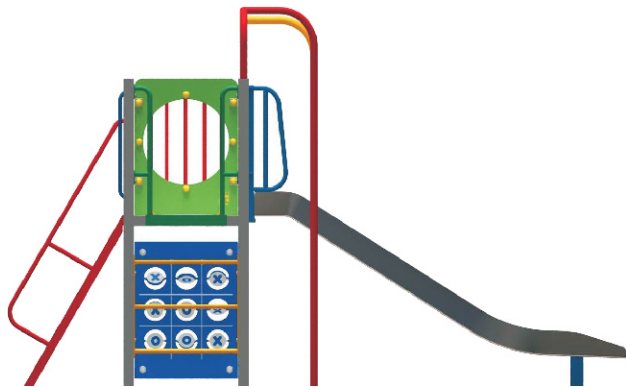

✓ All Play & Leisure's product range is fully compliant with **BS EN 1176:2008**

Side Elevation

Features

- 1 Stainless Steel Slide
- 2 Access Steps
- 3 Climb Bars
- 4 Fireman's Pole
- 5 Crawl Tube
- 6 Ladder
- 7 Monkey Walk
- 8 OXO Play Panel
- 9 Grab Bars

Plan View

Technical AT-A-GLANCE

Product Code	R105
Equipment Size	4650L x 3435W x 2200H
Minimum Space	7906 x 6790
Free Height of Fall	1000
Safety Surface Area	37m ²