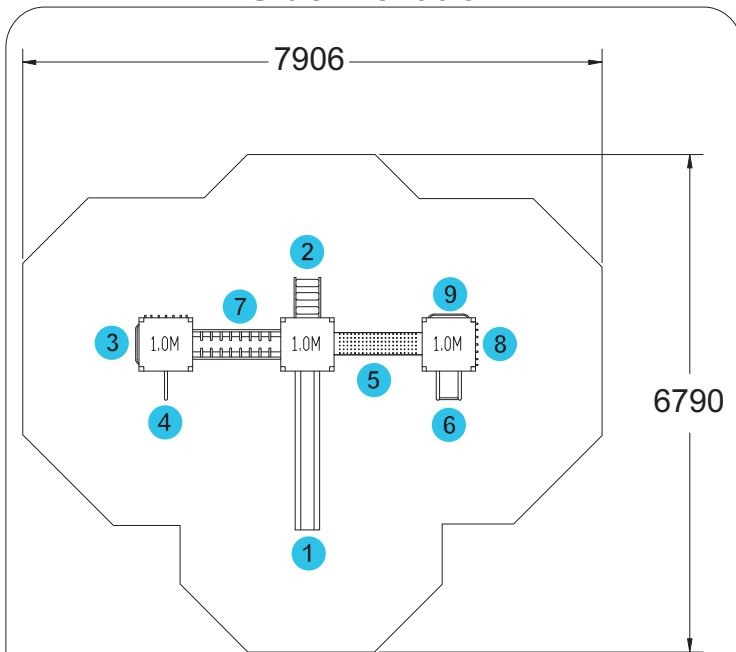

✓ All Play & Leisure's product range is fully compliant with **BS EN 1176:2008**

Side Elevation

Features

- 1 Stainless Steel Slide
- 2 Access Steps
- 3 Climb Bars
- 4 Fireman's Pole
- 5 Crawl Tube
- 6 Ladder
- 7 Monkey Walk
- 8 OXO Play Panel
- 9 Grab Bars

Plan View

Technical AT-A-GLANCE

Product Code	R105
Equipment Size	4650L x 3435W x 2200H
Minimum Space	7906 x 6790
Free Height of Fall	1000
Safety Surface Area	37m ²