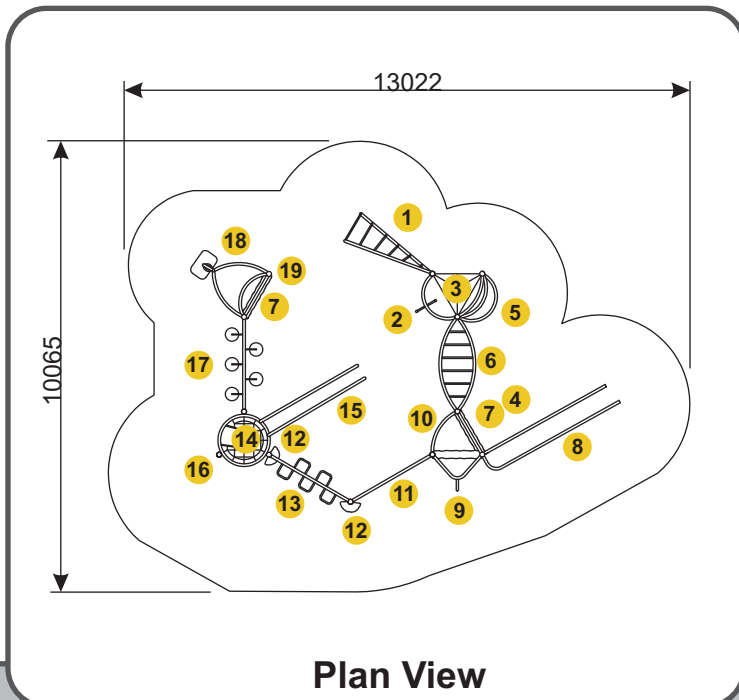

✓ All Play & Leisure's product range is fully compliant with **BS EN 1176:2008**

Features

- 1 Curved Ladder
- 2 Rotating Handle Bars
- 3 Hammock Net
- 4 Pull Up Bar - Wavy
- 5 Climb Bars
- 6 Wave Link
- 7 Walkerboards
- 8 Glider Bars
- 9 Sloping Firepole
- 10 Vertical Chain Wall
- 11 Climb Wall Link
- 12 Walkerboard - Semi
- 13 Overhead Bars
- 14 Rope Platform
- 15 Parallel Bars
- 16 Side Ladder
- 17 Hang Tough
- 18 Rotating Platform
- 19 Pull Up Bar Straight

Side Elevation

Plan View

Technical AT-A-GLANCE

Product Code	Q111
Equipment Size	9550L x 6700W x 2600H
Minimum Space	13022 x 10065
Free Height of Fall	2600
Safety Surface Area	88m ²