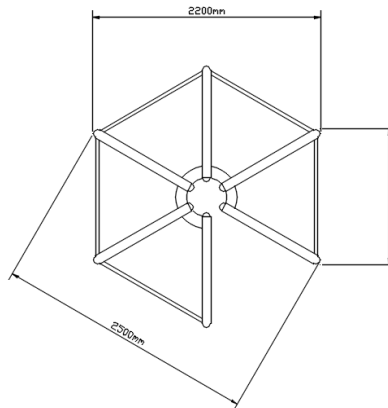

Key

Age Range

Number Of Users

Assembly Time

Free Fall Height

Impact Area

Wheelchair Accessible

Space Needed

For All Users

Specification

Age Range:	3+ Years
Safety Area Width (mm):	2200
Safety Area Length (mm):	2500
Safety Area (m ²):	0
Free Fall Height (mm):	450
Assembly Time:	2 hrs
People For Installation:	2