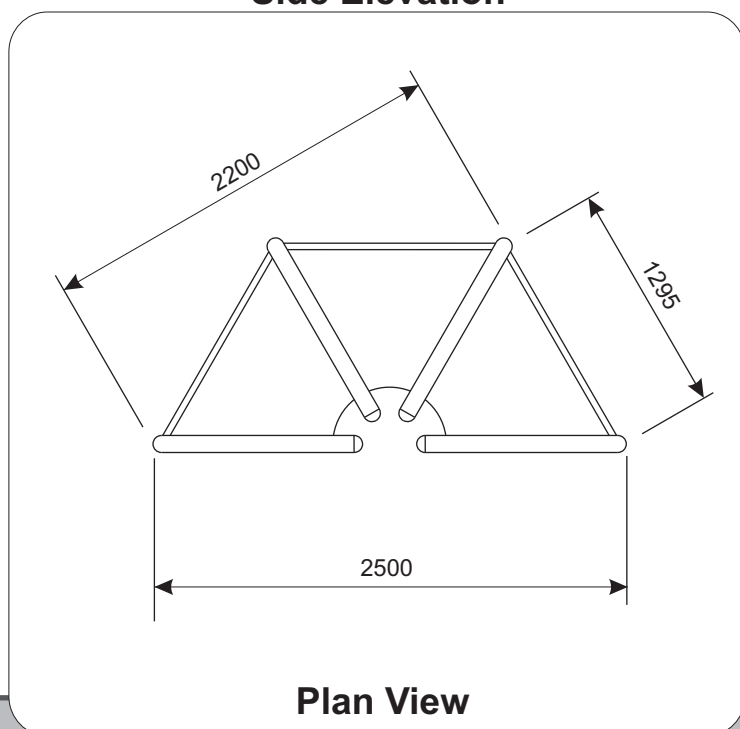

Technical AT-A-GLANCE

Product Code
PTS03
Equipment Size
2500L x 1150W x 2200H
Seat Height
450

Side Elevation