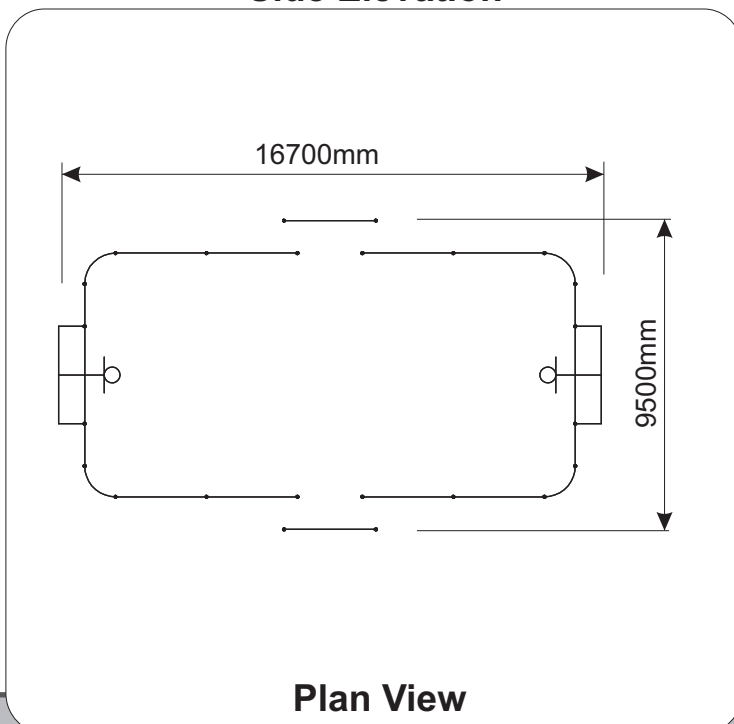

## Technical AT-A-GLANCE

<b>Product Code</b>
MS05
<b>Equipment Size</b>
9500L x 16700W x 3300H

Side Elevation

Plan View