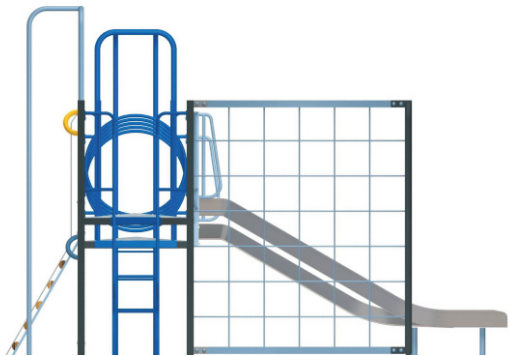

✓ All Play & Leisure's product range is fully compliant with **BS EN 1176:2008**

Side Elevation

Features

- 1 Wide Stainless Steel Slide
- 2 Stainless Steel Slide
- 3 Access Steps
- 4 Chain Wall
- 5 Climb Wall
- 6 Fireman's Pole
- 7 Hoop Climber
- 8 Chain Ladder
- 9 Ramp Climber
- 10 Scramble Walk

10758

7280

Plan View

Technical AT-A-GLANCE

Product Code	M115
Equipment Size	7681L x 4097W x 3000H
Minimum Space	10758 x 7280
Free Height of Fall	1200 & 2300
Safety Surface Area	42m ² & 30m ²

Play & Leisure