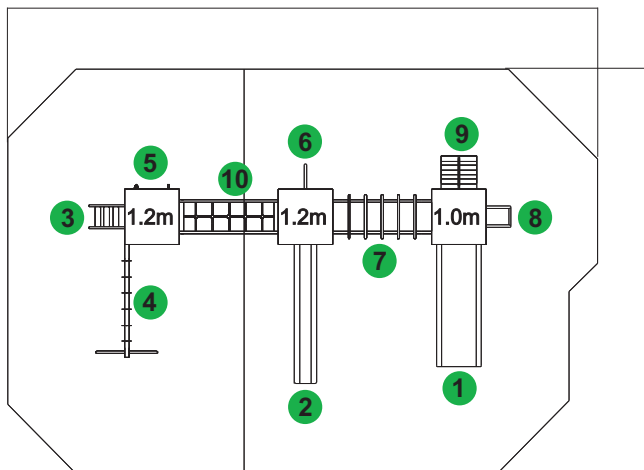

✓ All Play & Leisure's product range is fully compliant with **BS EN 1176:2008**

Side Elevation

Features

- 1 Wide Stainless Steel Slide
- 2 Stainless Steel Slide
- 3 Access Steps
- 4 Chain Wall
- 5 Climb Wall
- 6 Fireman's Pole
- 7 Hoop Climber
- 8 Chain Ladder
- 9 Ramp Climber
- 10 Scramble Walk

10758

7280

Plan View

Technical AT-A-GLANCE

Product Code	M115
Equipment Size	7681L x 4097W x 3000H
Minimum Space	10758 x 7280
Free Height of Fall	1200 & 2300
Safety Surface Area	42m ² & 30m ²

Play & Leisure