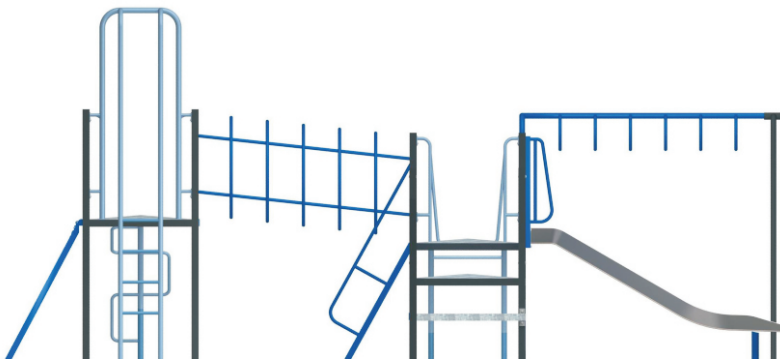

All Play & Leisure's product range is fully compliant with **BS EN 1176:2008**

Side Elevation

Plan View

## Features

- 1 Wide Stainless Steel Slide
- 2 Access Chain Net
- 3 Access Steps
- 4 Arch Climber
- 5 Circular Entry Panel
- 6 Climb Bars
- 7 Count The Shapes Play Panel
- 8 Hoop Climber
- 9 Hoop Trapeze
- 10 Ladder
- 11 Monkey Walk
- 12 Snake Climber

## Technical AT-A-GLANCE

<b>Product Code</b>	M114
<b>Equipment Size</b>	6648L x 6518W x 3000H
<b>Minimum Space</b>	10130 x 9240
<b>Free Height of Fall</b>	1200 & 1800
<b>Safety Surface Area</b>	58m <sup>2</sup> & 10m <sup>2</sup>