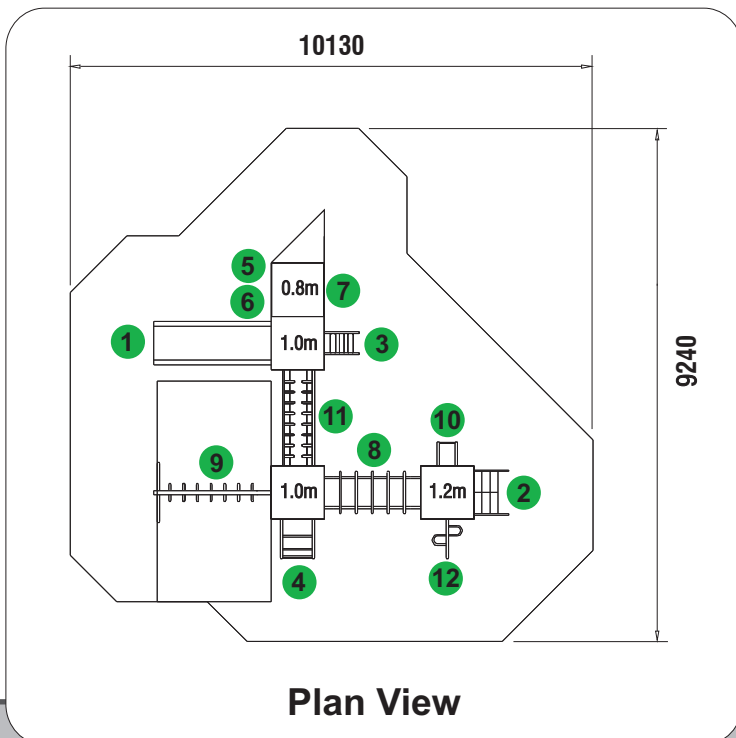

All Play & Leisure's product range is fully compliant with **BS EN 1176:2008**

Side Elevation

Plan View

## Features

- 1 Wide Stainless Steel Slide
- 2 Access Chain Net
- 3 Access Steps
- 4 Arch Climber
- 5 Circular Entry Panel
- 6 Climb Bars
- 7 Count The Shapes Play Panel
- 8 Hoop Climber
- 9 Hoop Trapeze
- 10 Ladder
- 11 Monkey Walk
- 12 Snake Climber

## Technical AT-A-GLANCE

<b>Product Code</b>	M114
<b>Equipment Size</b>	6648L x 6518W x 3000H
<b>Minimum Space</b>	10130 x 9240
<b>Free Height of Fall</b>	1200 & 1800
<b>Safety Surface Area</b>	58m <sup>2</sup> & 10m <sup>2</sup>