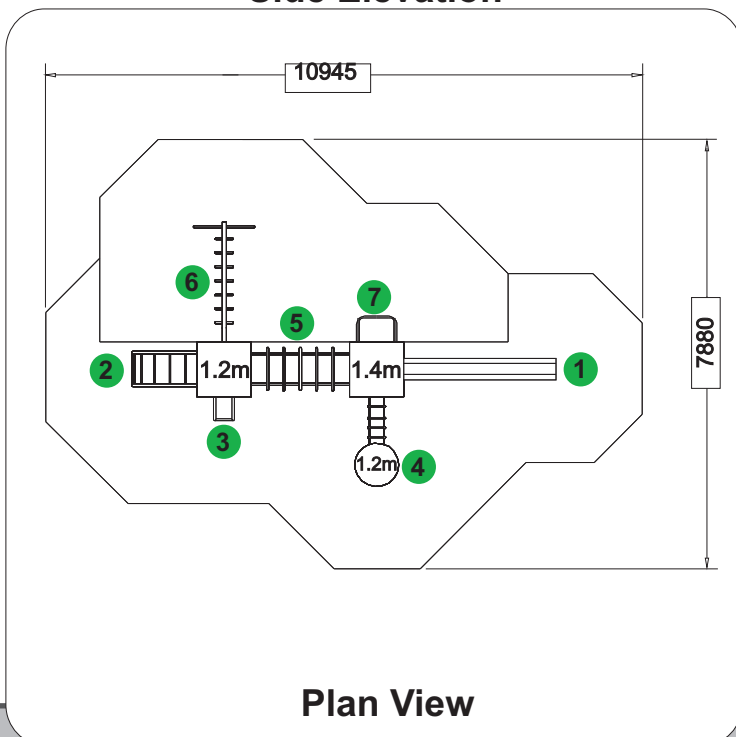

✓ All Play & Leisure's product range is fully compliant with **BS EN 1176:2008**

Side Elevation

Features

- 1 Stainless Steel Slide
- 2 Access Climber
- 3 Ladder
- 4 Crows Nest
- 5 Hoop Climber
- 6 Hoop Trapeze
- 7 Platform Connector

Technical AT-A-GLANCE

Product Code	M107
Equipment Size	7775L x 4830W x 2500H
Minimum Space	10945 x 7880
Free Height of Fall	1200 & 2500
Safety Surface Area	36m ² & 22m ²