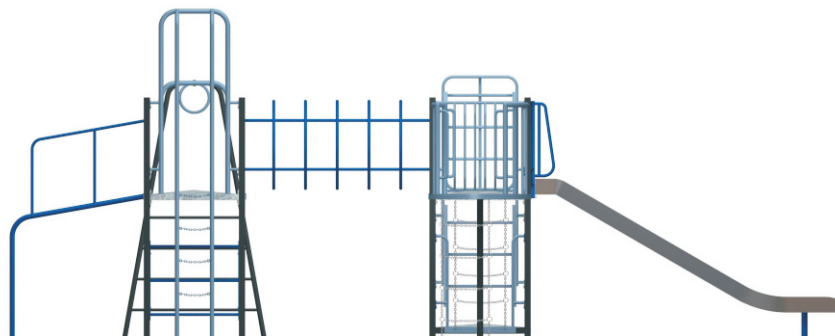

✓ All Play & Leisure's product range is fully compliant with **BS EN 1176:2008**

Side Elevation

Features

- 1 Stainless Steel Slide
- 2 Access Climber
- 3 Ladder
- 4 Crows Nest
- 5 Hoop Climber
- 6 Hoop Trapeze
- 7 Platform Connector

Technical AT-A-GLANCE

Product Code	M107
Equipment Size	7775L x 4830W x 2500H
Minimum Space	10945 x 7880
Free Height of Fall	1200 & 2500
Safety Surface Area	36m ² & 22m ²