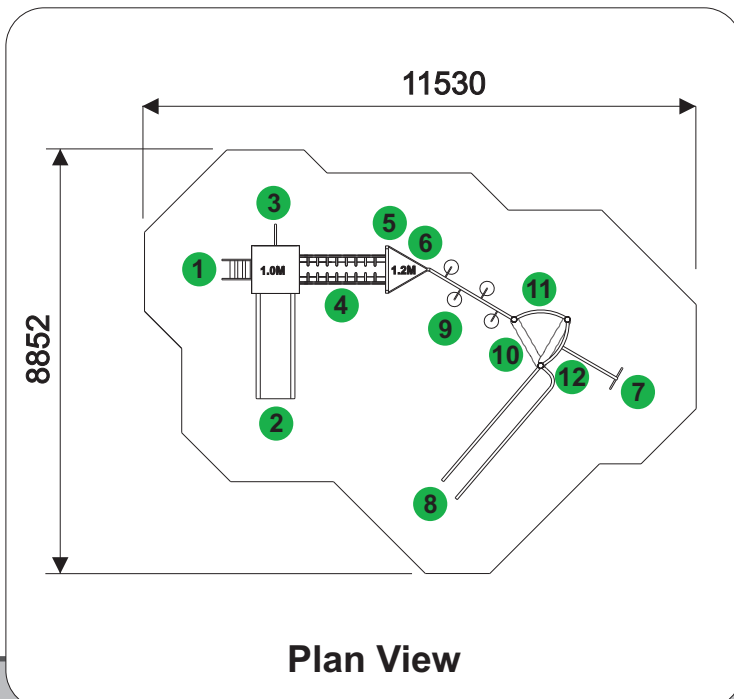

 All Play & Leisure's product range is fully compliant with **BS EN 1176:2008**

Side Elevation

Plan View

## Features

- 1 Access Steps
- 2 Wide Stainless Steel Slide
- 3 Fireman's Pole
- 4 Arch Bridge
- 5 Climb Wall
- 6 Circular Entry Panel
- 7 Firepole Climber
- 8 Glider Bars
- 9 Hang Tough
- 10 Pull Up Bar - Wavy
- 11 Vertical Chain Wall
- 12 Walker Boards

## Technical AT-A-GLANCE

<b>Product Code</b>	M106
<b>Equipment Size</b>	8378L x 5760W x 2800H
<b>Minimum Space</b>	11530 x 8852
<b>Free Height of Fall</b>	2500
<b>Safety Surface Area</b>	71m <sup>2</sup>