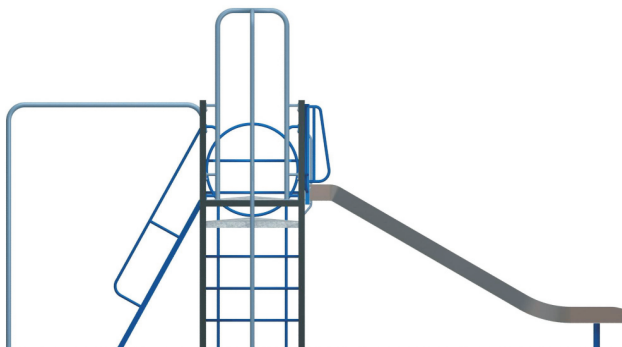

## Features

- 1 Vertical Hoop Climber
- 2 Access Steps
- 3 Straight Fireman's Pole
- 4 Overhead Ladder
- 5 Stainless Steel Slide

Side Elevation

Plan View

## Technical AT-A-GLANCE

<b>Product Code</b>	M103
<b>Equipment Size</b>	5600L x 3950W x 3200H
<b>Minimum Space</b>	9397 x 7666
<b>Free Height of Fall</b>	1400 & 2300
<b>Safety Surface Area</b>	20m <sup>2</sup> & 31m <sup>2</sup>