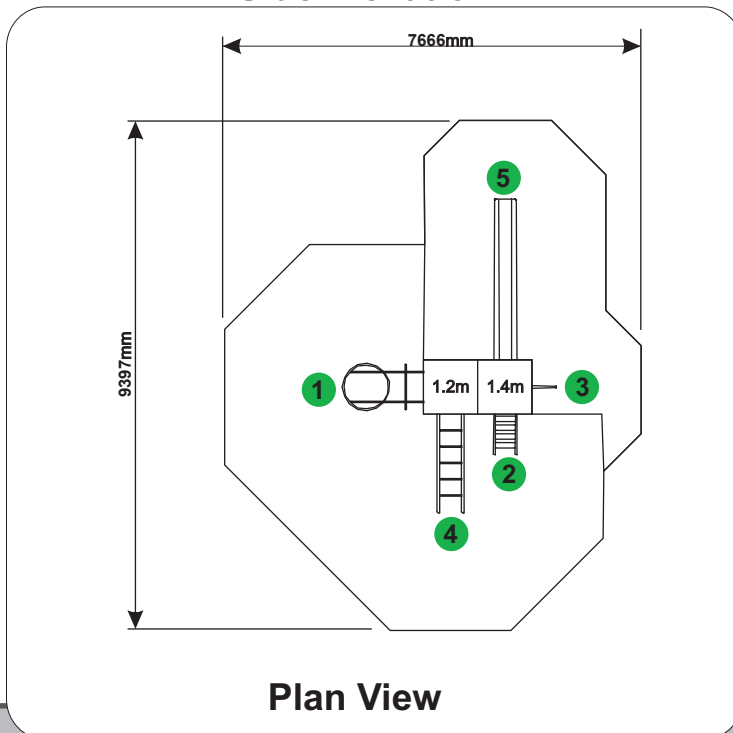

## Features

- 1 Vertical Hoop Climber
- 2 Access Steps
- 3 Straight Fireman's Pole
- 4 Overhead Ladder
- 5 Stainless Steel Slide

Side Elevation

Plan View

## Technical AT-A-GLANCE

<b>Product Code</b>	M103
<b>Equipment Size</b>	5600L x 3950W x 3200H
<b>Minimum Space</b>	9397 x 7666
<b>Free Height of Fall</b>	1400 & 2300
<b>Safety Surface Area</b>	20m <sup>2</sup> & 31m <sup>2</sup>