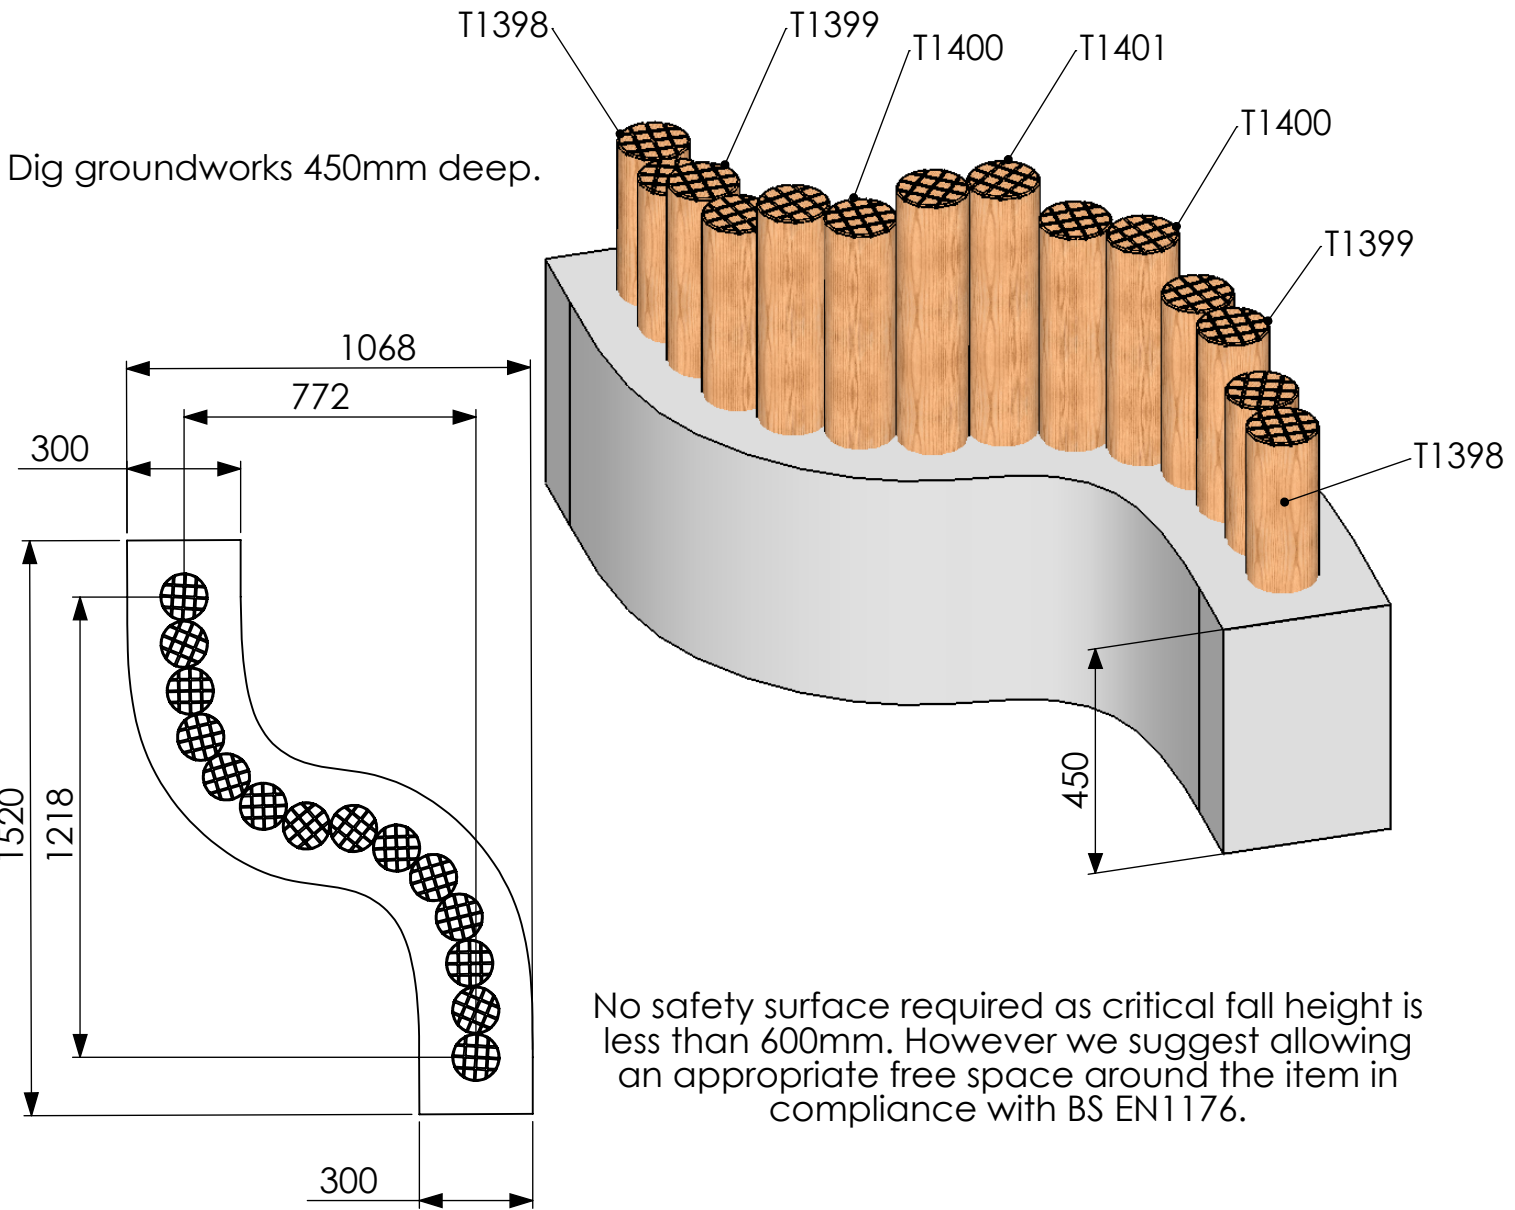

Log Snake

ITEM NO.	PART NUMBER	DESCRIPTION	Default/QTY.
1	T1398	Timber 125mm dia. cut at 750mm SC	4
2	T1399	Timber 125mm dia. cut at 810mm	4
3	T1400	Timber 125mm dia. cut at 880mm	4
4	T1401	Timber 125mm dia. cut at 950mm	2
5	Log Snake Groundworks		1