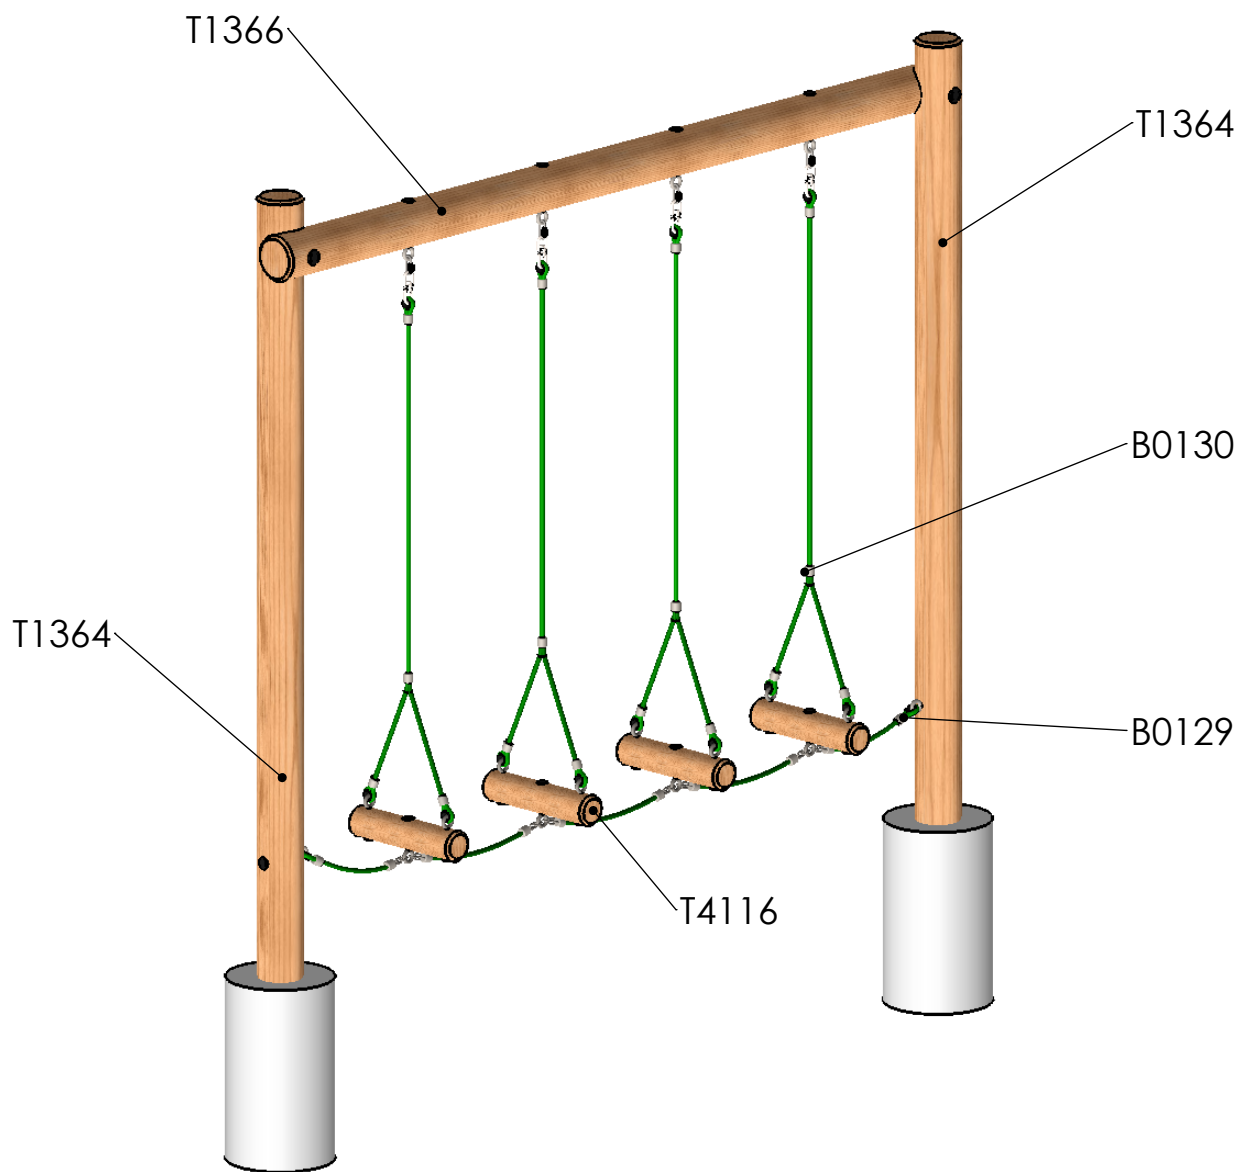

Log Rope.

General Information - Page 1 of 2

Revision - 0
Saved Date 22 March 2016 08:43:18

ITEM NO.	PART NUMBER	DESCRIPTION	Default/QTY.
1	T1364	Timber 150mm dia. cut at 3175mm SC	2
2	T1366	Timber 150mm dia. cut at 3000mm DC	1
3	T4116	Timber 100mm dia. cut at 450mm DC	4
4	B0129	Log Rope Bottom Rope	1
5	B0130.	Log Rope Drop Rope	4

Statement of Compliance: AE Evans Ltd. manufacturers of children's playground equipment follow the codes and practices outlined in the British and European Standards. By doing this, all equipment for play areas manufactured by AE Evans meets the requirements of BSEN 1176 (general safety and test methods). Spares can be supplied via equipment distributor.

Log Rope.

Bolt List

02 No M16 x 170mm Hex Bolts
04 No M16 Washers
02 No M16 Nylock Nuts
18 No M12 Nylock Nuts
32 No M12 Washers
06 No 40mm Black Inserts
18 No 33mm Black Inserts

Dig groundworks 600mm deep