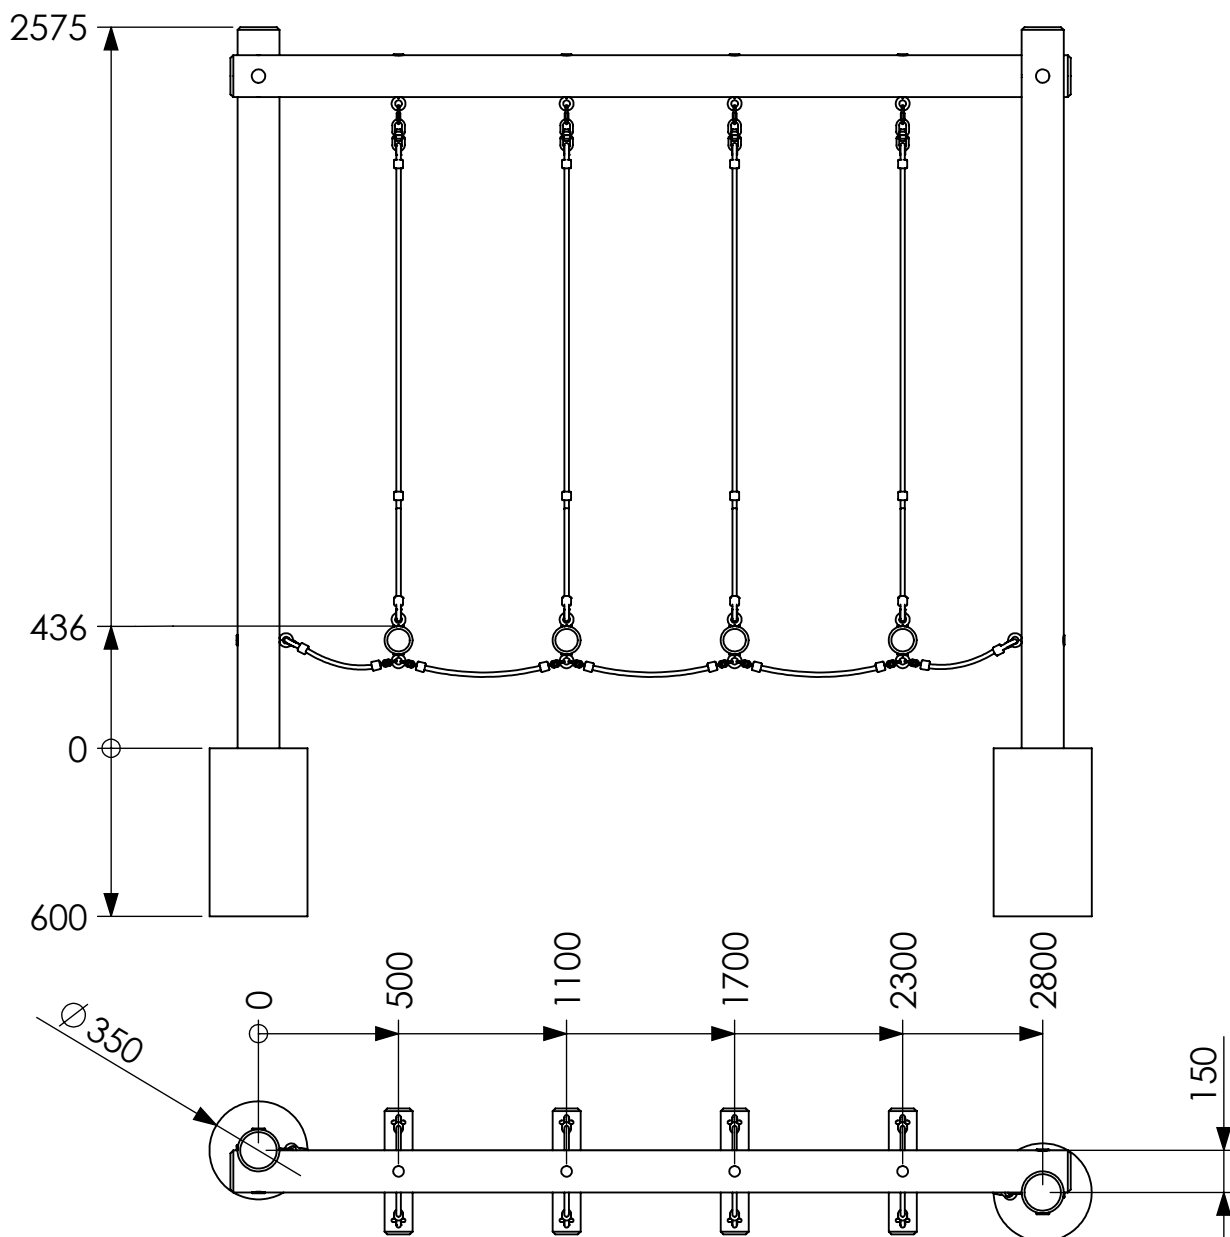

Log Rope.

General Information - Page 1 of 2

Revision - 0
Saved Date 22 March 2016 08:43:18

ITEM NO.	PART NUMBER	DESCRIPTION	Default/QTY.
1	T1364	Timber 150mm dia. cut at 3175mm SC	2
2	T1366	Timber 150mm dia. cut at 3000mm DC	1
3	T4116	Timber 100mm dia. cut at 450mm DC	4
4	B0129	Log Rope Bottom Rope	1
5	B0130.	Log Rope Drop Rope	4

Log Rope.

Bolt List

02 No M16 x 170mm Hex Bolts
04 No M16 Washers
02 No M16 Nylock Nuts
18 No M12 Nylock Nuts
32 No M12 Washers
06 No 40mm Black Inserts
18 No 33mm Black Inserts

Dig groundworks 600mm deep