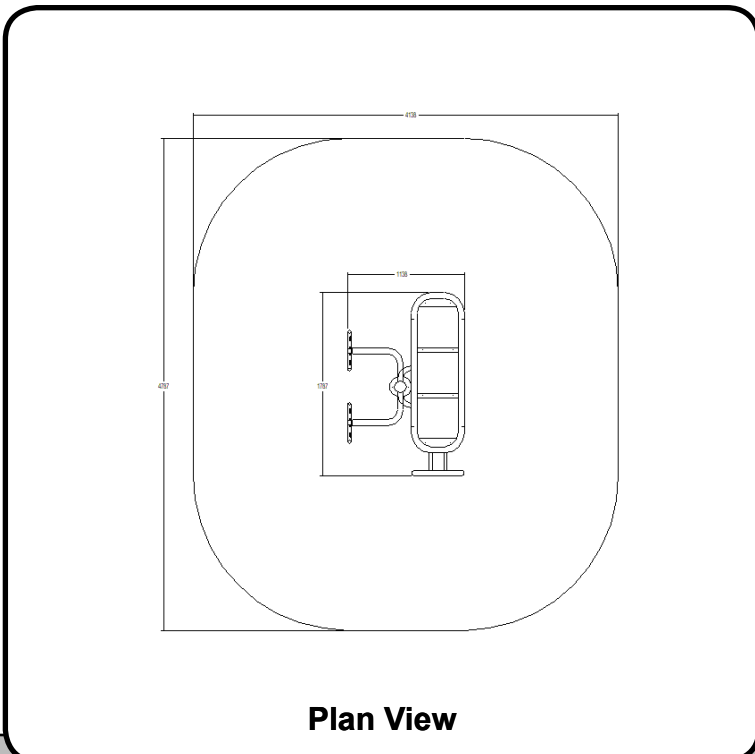

All Play & Leisure's product range is fully compliant with BS EN 16630

Plan View

Technical Information

Product Code	FZ31
Equipment Size	1787L x 1131W x 1807H
Minimum Space	4138 x 4787
Exercise Type	Cardio & Muscle Toning