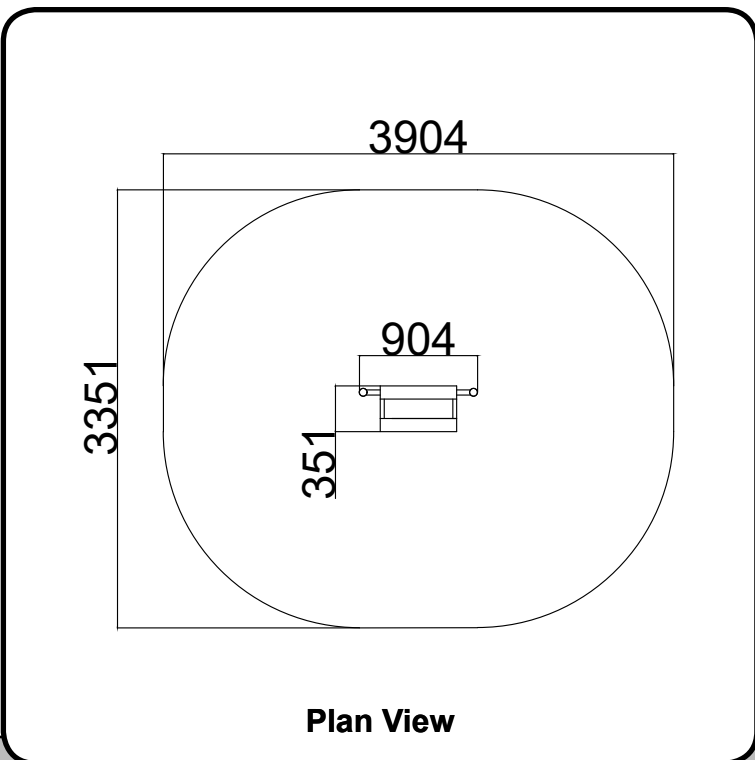

 All Play & Leisure's product range is fully compliant with **BS EN 16630**

Technical Information

Product Code	FZ107
Equipment Size	904L x 351W x 1080H
Minimum Space	3351 x 3904
Exercise Type	Cardio & Toning