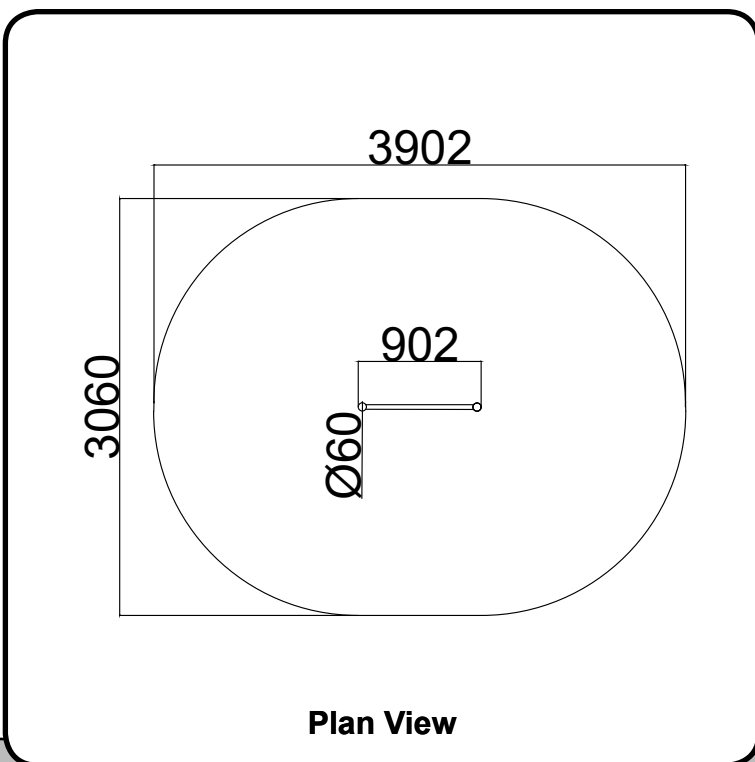

All Play & Leisure's product range is fully compliant with BS EN 16630

Technical Information

| | |
|-----------------------|--------------------|
| Product Code | FZ105 |
| Equipment Size | 902L x 60W x 1080H |
| Minimum Space | 3060 x 3902 |
| Exercise Type | Strength & Toning |