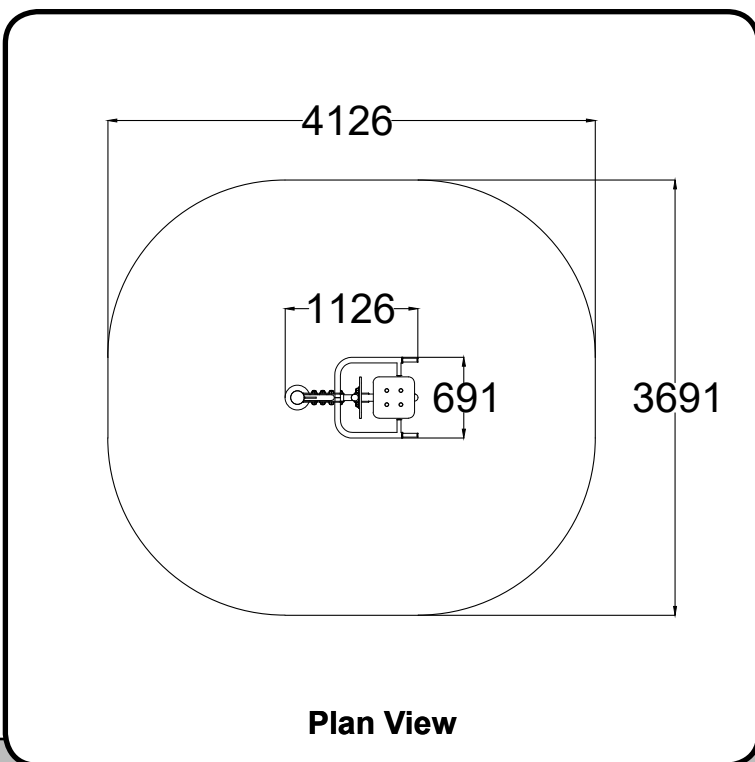

All Play & Leisure's product range is fully compliant with BS EN 16630

Technical Information	
Product Code	FZ06
Equipment Size	1126L x 691W x 2127H
Minimum Space	3691 x 4126
Exercise Type	Strength & Toning