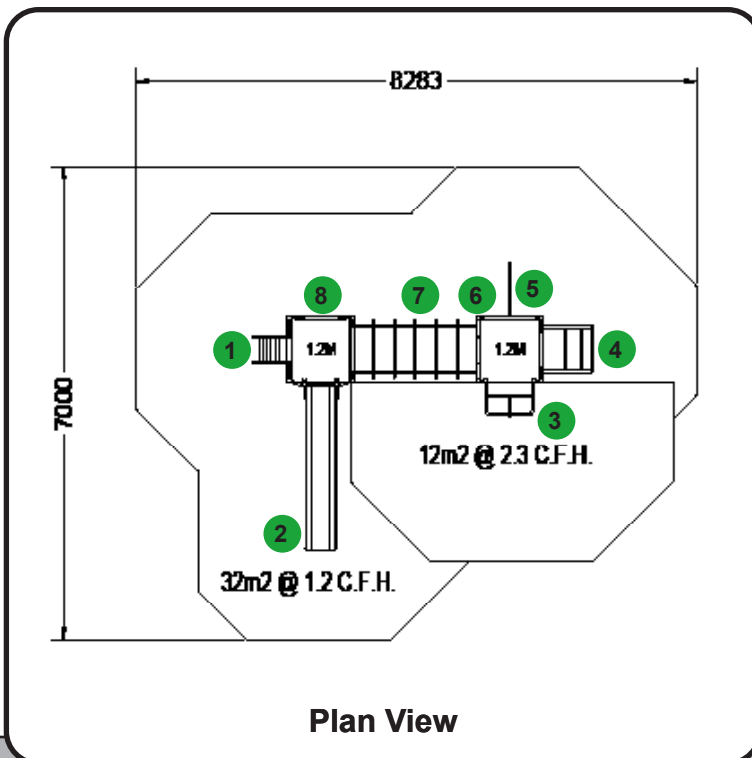

All Play & Leisure's product range is fully compliant with **BS EN 1176**

Features

- 1 Access Steps
- 5 Sloped Fireman's Pole
- 2 Stainless Steel Slide (1.2m)
- 6 Steering Wheel Play Panel
- 3 Platform Connector
- 7 Hoop Climber
- 4 Arched Climber
- 8 Climb Bar Set

Technical Information

Product Code	M104
Equipment Size (mm)	5138L x 4200W x 3000H
Minimum Space (mm)	8283 x 7000
Free Height of Fall (mm)	1200 & 2300
Safety Surface Area	32m ² & 12m ²
User Age Range	5-12 Years