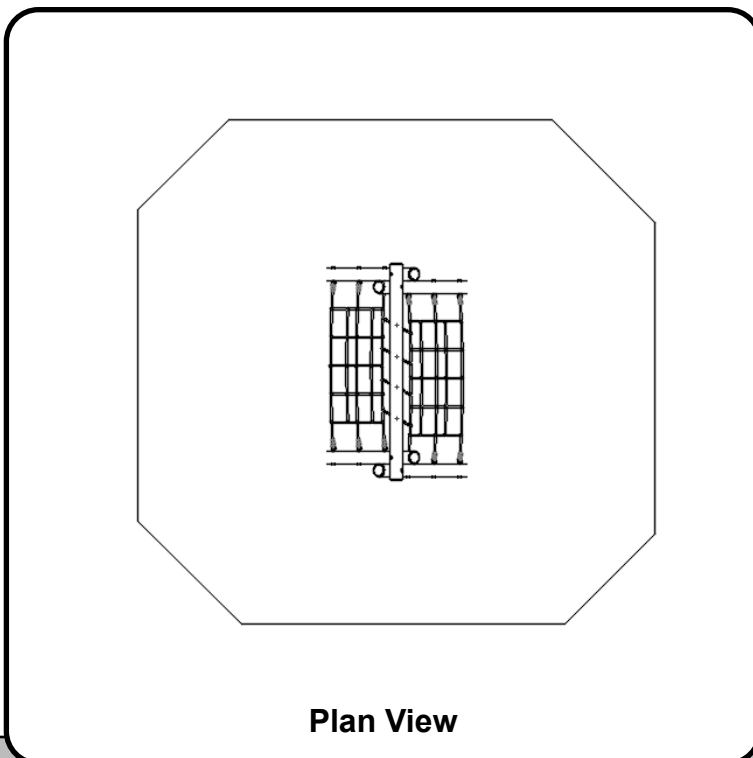

TIMBER - A-Frame Low With Nets

TT183

Play & Leisure

Plan View

Technical Information

Product Code	TT183
Equipment Size (mm)	1685L x 2110W x 1449H
Minimum Space (mm)	5110 x 4670
Free Height of Fall (mm)	1449
Safety Surface Area	21.69m ²
User Age Range	1+ Years