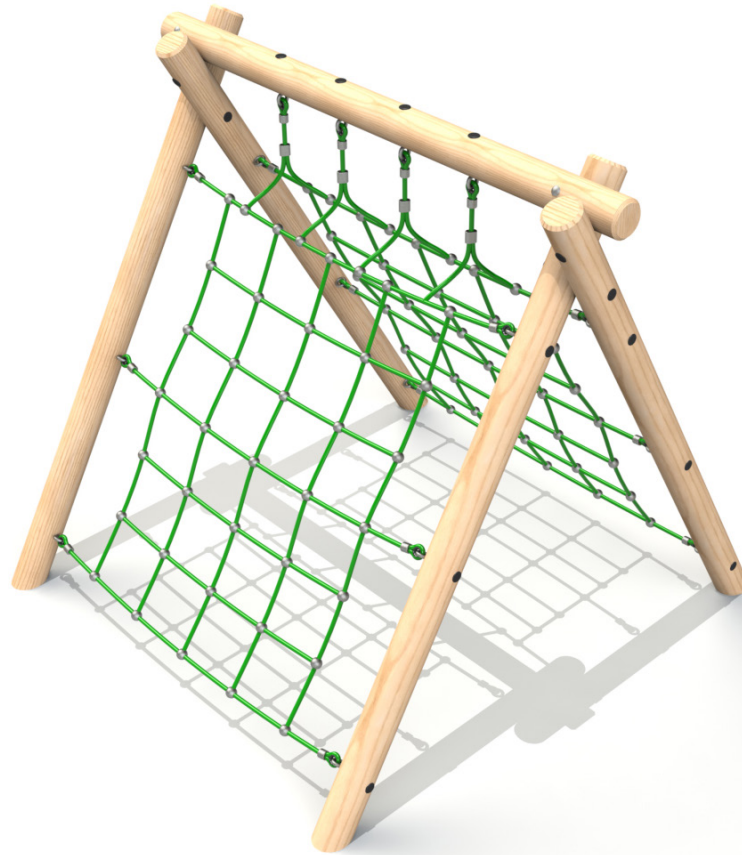

TIMBER - A-Frame High With Nets

TT108

**Play &
Leisure**

Plan View

Technical Information

Product Code	TT108
Equipment Size (mm)	2322L x 2110W x 1930H
Minimum Space (mm)	5980 x 5770
Free Height of Fall (mm)	1930
Safety Surface Area	31.47m ²
User Age Range	1+ Years