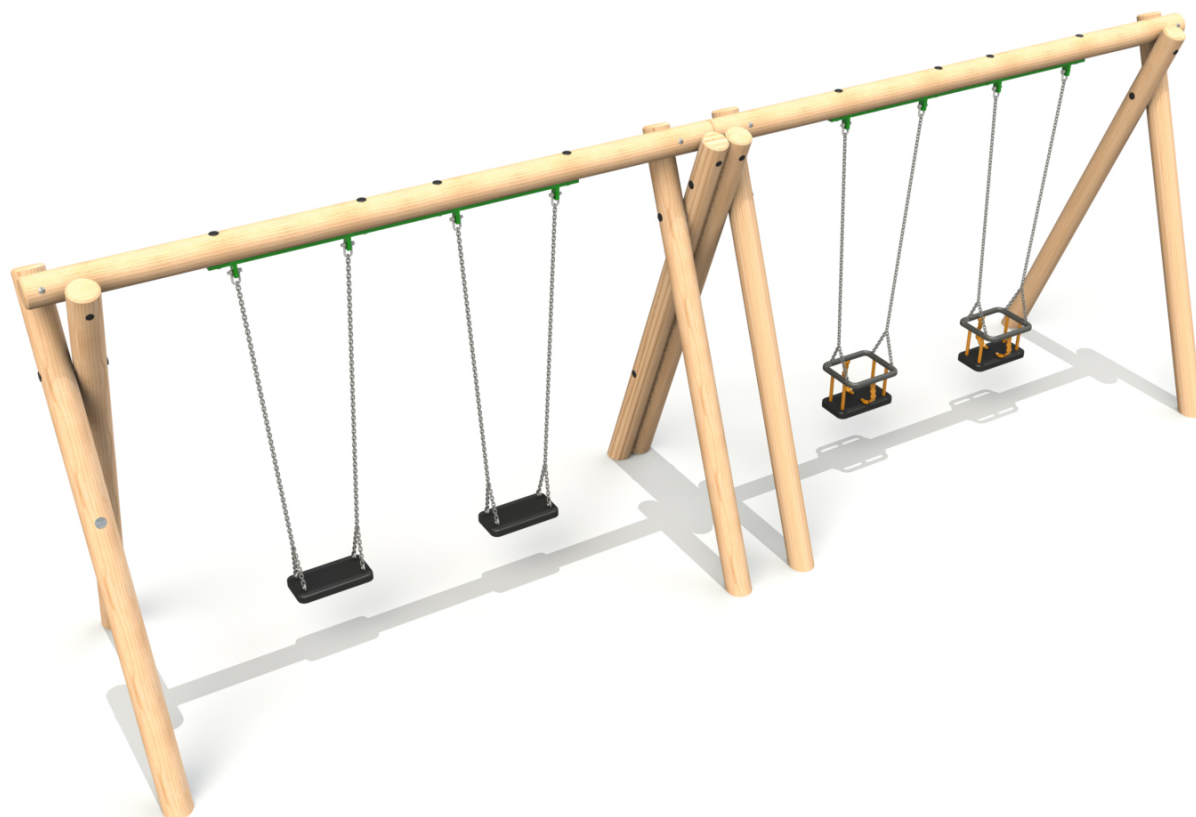

# TIMBER - 2.4m 2 Flat 2 Cradle Seats

TS10

Play & Leisure

Plan View

## Technical Information

<b>Product Code</b>	TS10
<b>Equipment Size (mm)</b>	7200L x 1730W x 2538H
<b>Minimum Space (mm)</b>	6700 x 5760
<b>Free Height of Fall (mm)</b>	1400
<b>Safety Surface Area</b>	38.6m <sup>2</sup>
<b>User Age Range</b>	1+ Years