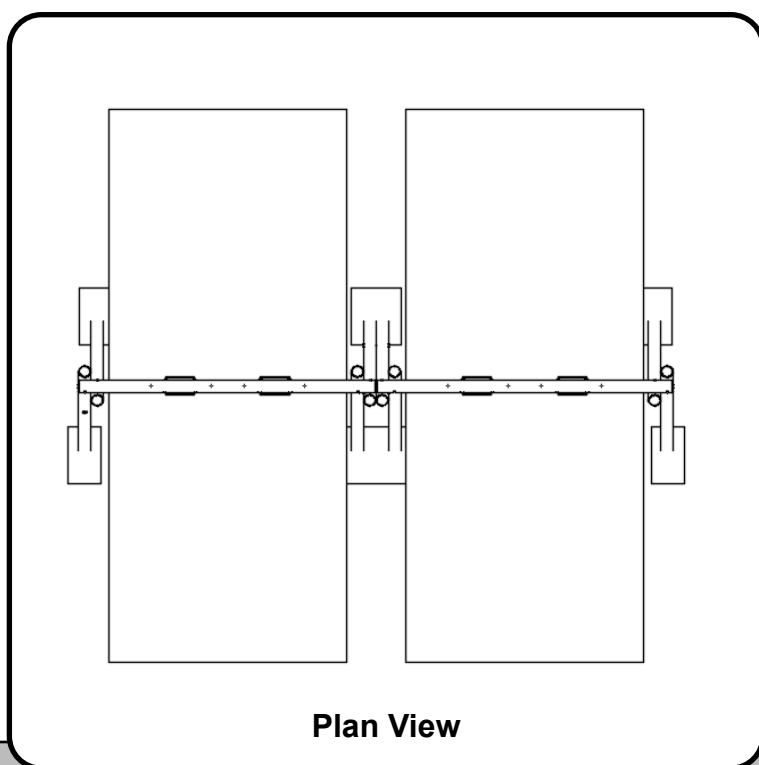

# TIMBER - 2.4m 2 Flat 2 Cradle Seats

TS10

Play & Leisure

Plan View

## Technical Information

<b>Product Code</b>	TS10
<b>Equipment Size (mm)</b>	7200L x 1730W x 2538H
<b>Minimum Space (mm)</b>	6700 x 5760
<b>Free Height of Fall (mm)</b>	1400
<b>Safety Surface Area</b>	38.6m <sup>2</sup>
<b>User Age Range</b>	1+ Years