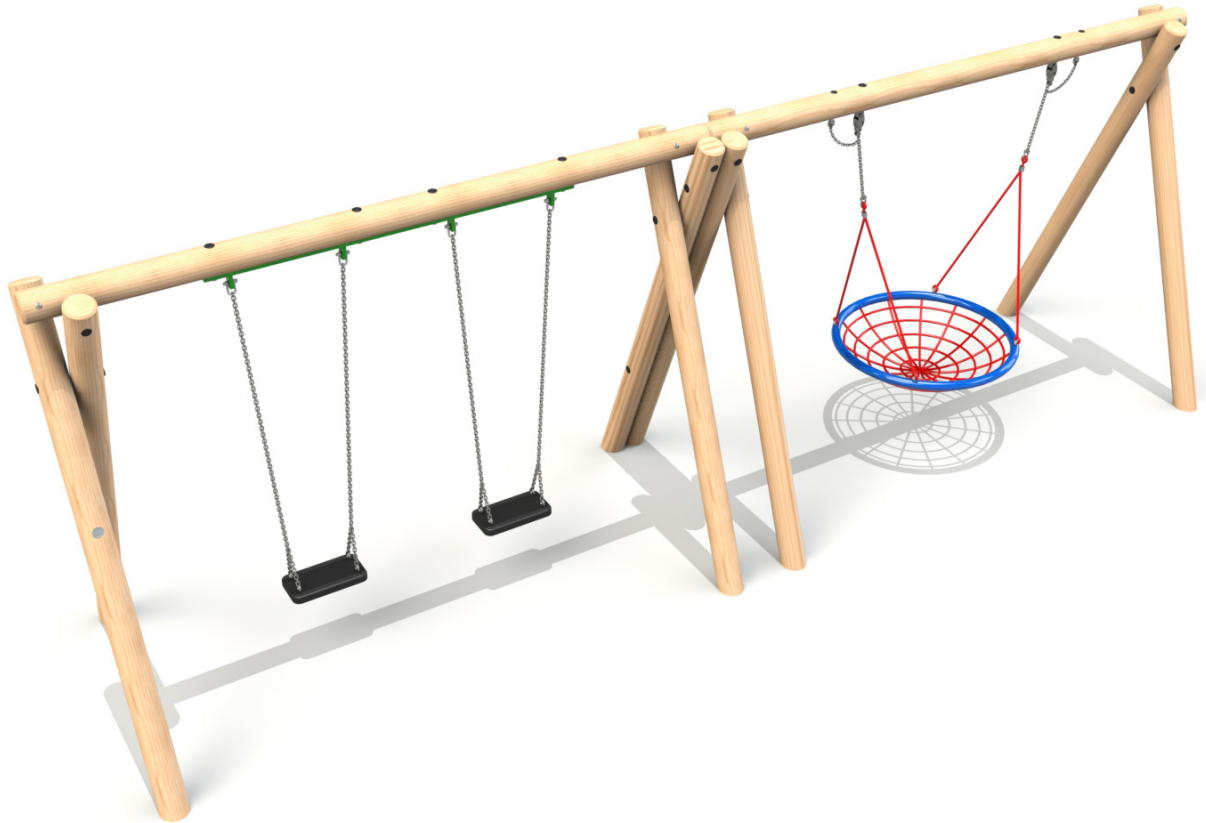

TIMBER - 2.4m 2 Flat, 1 Group Seat

TS11

Play & Leisure

Technical Information

Product Code
TS11
Equipment Size (mm)
7200L x 1730W x 2538H
Minimum Space (mm)
7000 x 5880
Free Height of Fall (mm)
1400
Safety Surface Area
38.32m ²
User Age Range
1+ Years