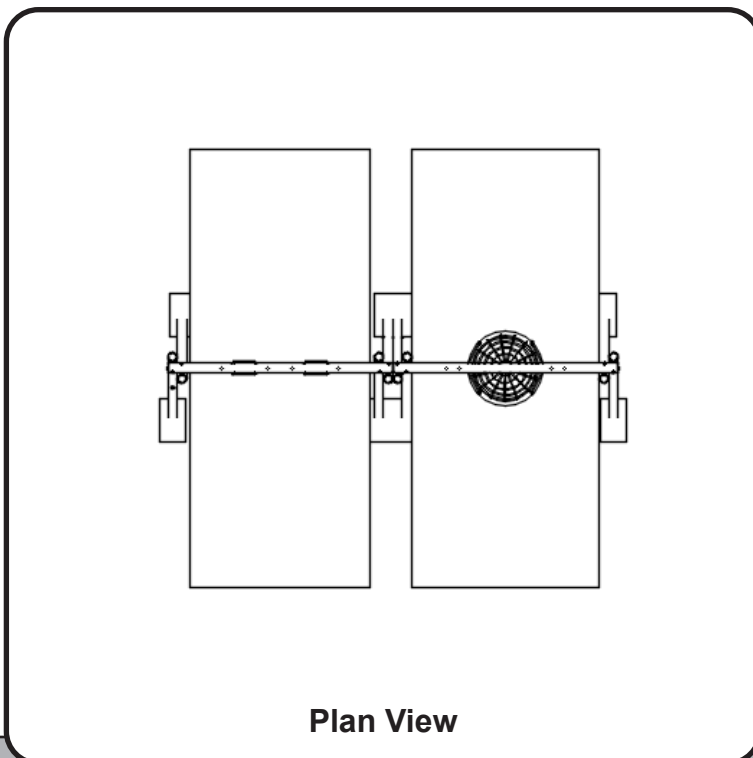

TIMBER - 2.4m 2 Flat, 1 Group Seat

TS11

Play & Leisure

Technical Information

Product Code
TS11
Equipment Size (mm)
7200L x 1730W x 2538H
Minimum Space (mm)
7000 x 5880
Free Height of Fall (mm)
1400
Safety Surface Area
38.32m ²
User Age Range
1+ Years