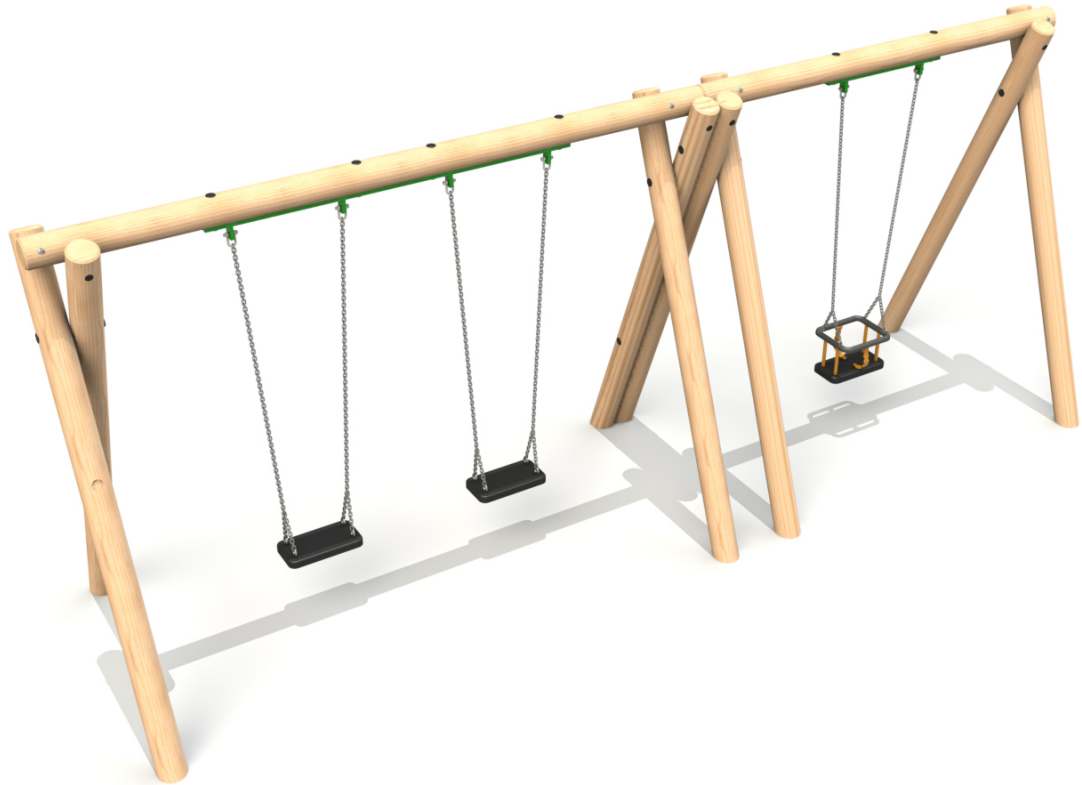

TIMBER - 2.4m 2 Flat, 1 Crade Seat

TS9

Play & Leisure

Plan View

Technical Information

| |
|---------------------------------|
| Product Code |
| TS9 |
| Equipment Size (mm) |
| 6210L x 1730W x 2538H |
| Minimum Space (mm) |
| 6700 x 4630 |
| Free Height of Fall (mm) |
| 1400 |
| Safety Surface Area |
| 31.02m ² |
| User Age Range |
| 1+ Years |