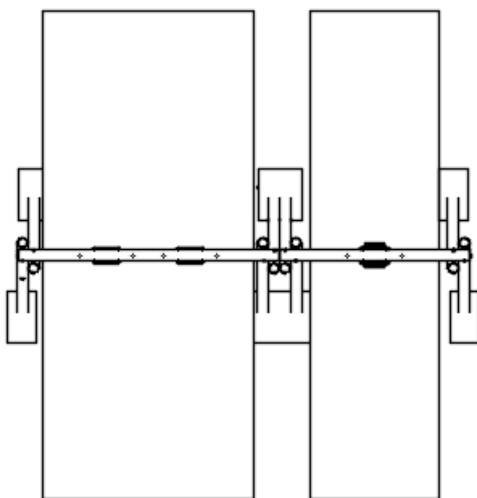

TIMBER - 2.4m 2 Flat, 1 Crade Seat

TS9

Play & Leisure

Plan View

Technical Information

| |
|---------------------------------|
| Product Code |
| TS9 |
| Equipment Size (mm) |
| 6210L x 1730W x 2538H |
| Minimum Space (mm) |
| 6700 x 4630 |
| Free Height of Fall (mm) |
| 1400 |
| Safety Surface Area |
| 31.02m ² |
| User Age Range |
| 1+ Years |