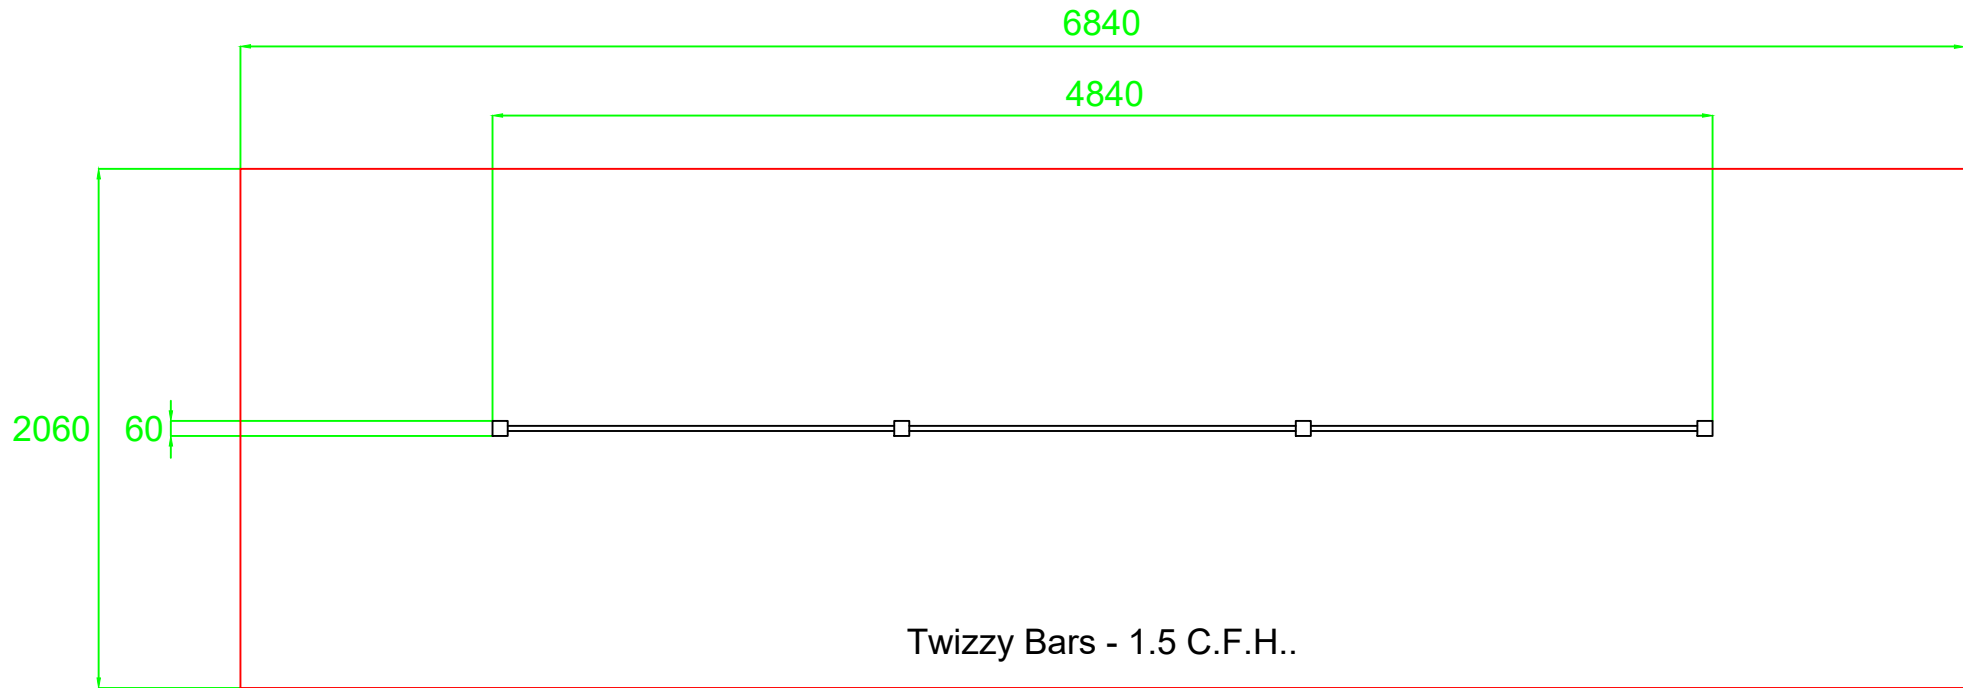

 - Minimum Space

EQUIPMENT: Twizzy Bars

PART NO: TT06

RANGE: Adventure Trails

SCALE: not to scale

DATE: 06/01/2012

DRAWN BY: B. Moss

Play & Leisure Ltd. Units 6-8, Catheralls Ind. Est. Pinfold Lane, Buckley, Flintshire, CH7 3PS | tel: 01244 546797 | fax: 01244 549477 | email: sales@playandleisure.org.uk | web: www.playandleisure.org.uk