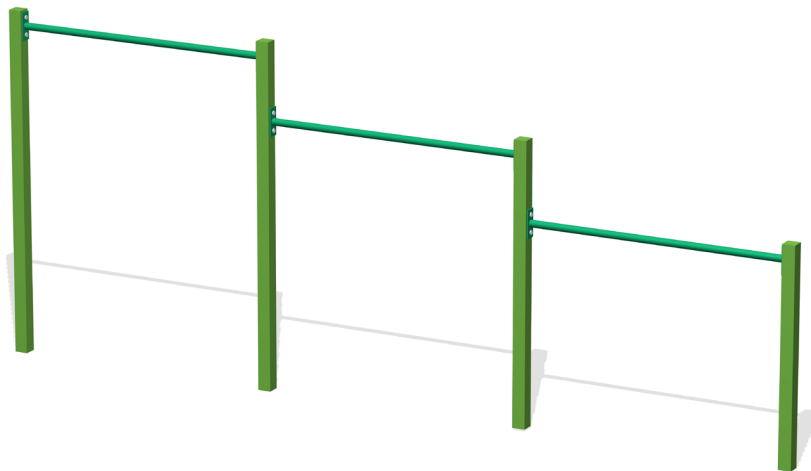

**Twizzy Bars**

TT06

**1+**

**2**

**1 hrs**

**1500**

**14.09**

**6.84mx2.06m**

The Twizzy Bars from Play and Leisure Ltd are a versatile playground fitness feature designed to encourage climbing, stretching, swinging, and upper-body development through active play. With bars set at varying heights, children can challenge themselves at their own level, helping to build strength, coordination, and confidence while having fun. Durable and low-maintenance, Twizzy Bars are a fantastic addition to trim trails, fitness zones, and adventure play areas.

**Key**

Age Range

Number Of Users

Assembly Time

Free Fall Height

Impact Area

Wheelchair Accessible

Space Needed

For All Users

Specification	
Age Range:	1+ Years
Safety Area Width (mm):	6940
Safety Area Length (mm):	2060
Safety Area (m <sup>2</sup> ):	14.09
Free Fall Height (mm):	1500
Assembly Time:	1 hrs
People For Installation:	2