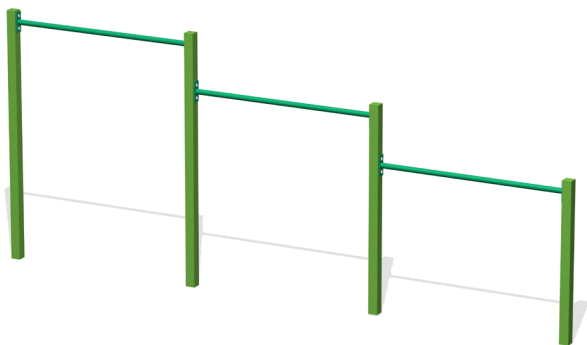

Inclusive Information