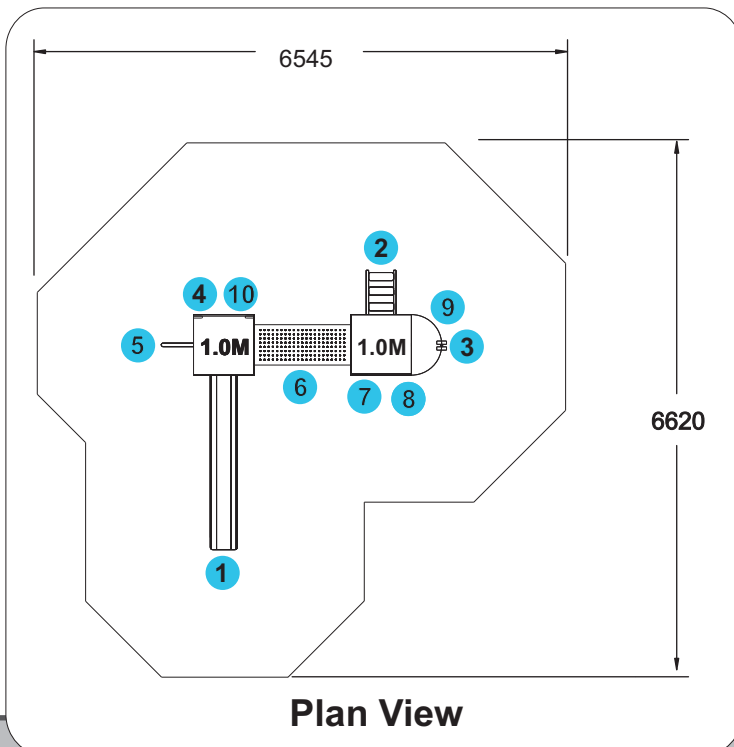

✓ All Play & Leisure's product range is fully compliant with **BS EN 1176:2008**

Side Elevation

Features

- 1 Stainless Steel Slide
- 2 Access Steps
- 3 Binoculars
- 4 Climb Wall
- 5 Fireman's Pole
- 6 Crawl Tube
- 7 Shop Play Panel
- 8 Steering Wheel Play Panel
- 9 Semi-Circular Barrier
- 10 Grab Bar Handles

Technical AT-A-GLANCE

Product Code	R104
Equipment Size	3475L x 3461W x 2200H
Minimum Space	6545 x 6620
Free Height of Fall	1000
Safety Surface Area	32m ²