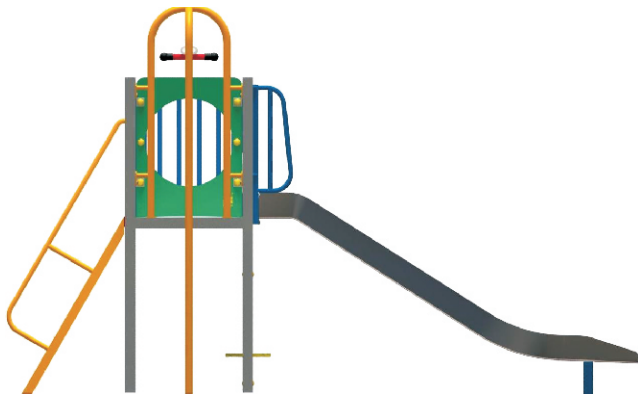

✓ All Play & Leisure's product range is fully compliant with **BS EN 1176:2008**

Side Elevation

Features

- 1 Stainless Steel Slide
- 2 Access Steps
- 3 Binoculars
- 4 Climb Wall
- 5 Fireman's Pole
- 6 Crawl Tube
- 7 Shop Play Panel
- 8 Steering Wheel Play Panel
- 9 Semi-Circular Barrier
- 10 Grab Bar Handles

Technical AT-A-GLANCE

Product Code	R104
Equipment Size	3475L x 3461W x 2200H
Minimum Space	6545 x 6620
Free Height of Fall	1000
Safety Surface Area	32m ²