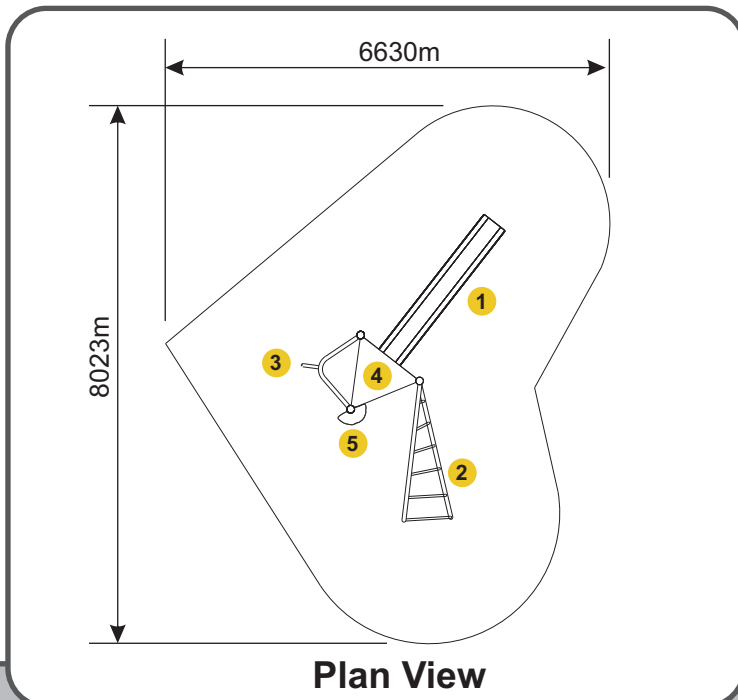

Side Elevation

✓ All Play & Leisure's product range is fully compliant with **BS EN 1176:2008**

## Features

- 1 1.4m Stainless Steel Slide
- 2 Curved Ladder
- 3 Sloping Firepole
- 4 Triangular Platform
- 5 Semi Walkerboard

Plan View

## Technical AT-A-GLANCE

Product Code	Q104
Equipment Size	4594L x 3042W x 2600H
Minimum Space	8023 x 6630
Free Height of Fall	2500
Safety Surface Area	34m <sup>2</sup>