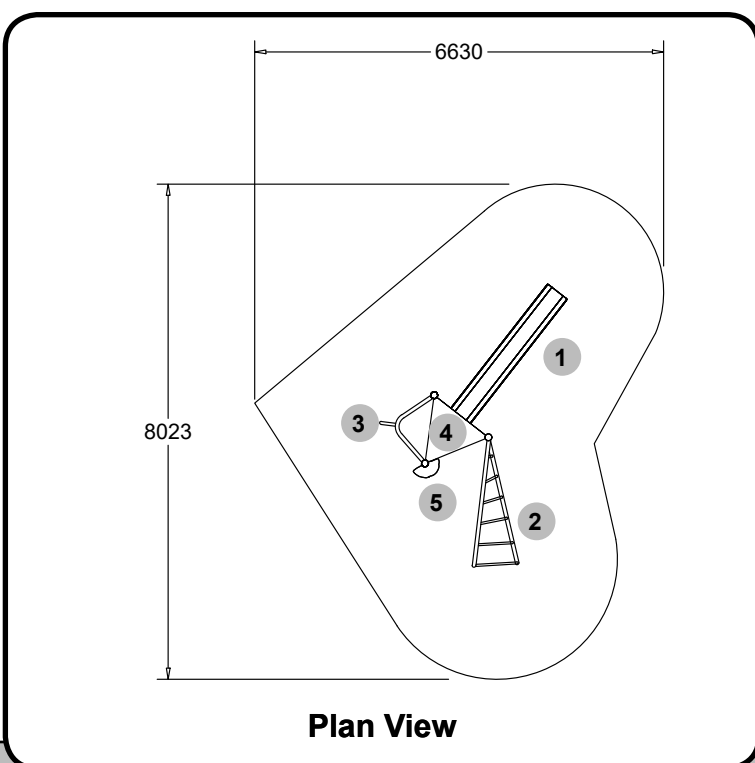

Side Elevation

✓ All Play & Leisure's product range is fully compliant with **BS EN 1176**

Features

- 1 1.4m Stainless Steel Slide
- 2 Curved Ladder
- 3 Sloping Firepole
- 4 Triangular Platform
- 5 Semi Walkerboard

Plan View

Technical Information

Product Code	Q104
Equipment Size (mm)	4594Lx 3042W x 2600H
Minimum Space (mm)	8023 x 6630
Free Height of Fall (mm)	2500
Safety Surface Area	34m ²
User Age Range	7-14 Years