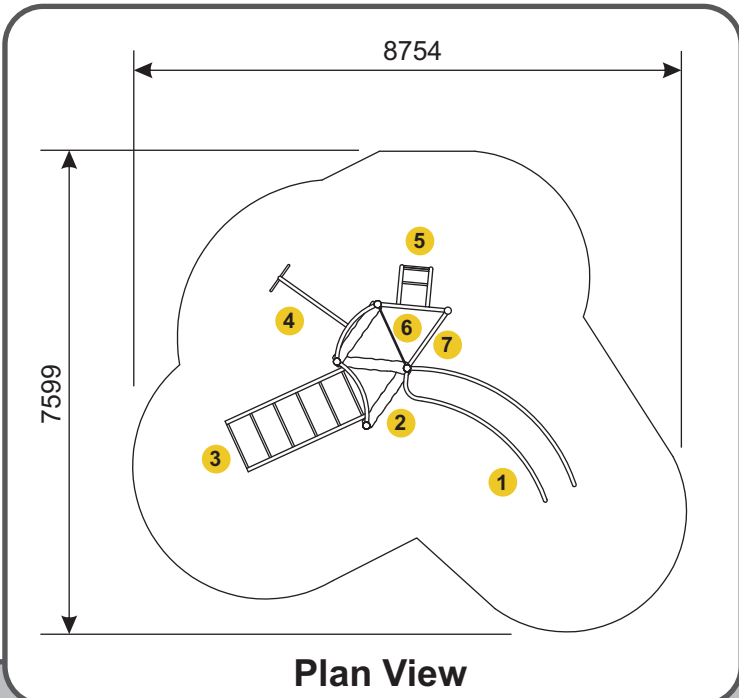

✓ All Play & Leisure's product range is fully compliant with **BS EN 1176:2008**

Side Elevation

Features

- 1 Glider Bars - Curved
- 2 Walkerboards
- 3 Topsy Turvy Ladder
- 4 Firepole Climber
- 5 Moon Climber
- 6 Rope Ladder
- 7 Pull up Bar - Wavy

Plan View

Technical AT-A-GLANCE	
Product Code	Q103
Equipment Size	5555L x 3775W x 2600H
Minimum Space	8754 x 7599
Free Height of Fall	2500
Safety Surface Area	51m ²