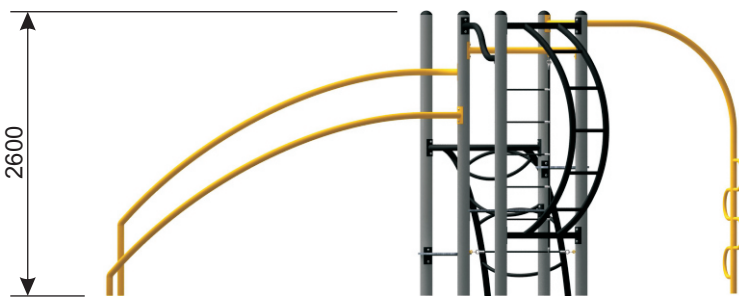

✓ All Play & Leisure's product range is fully compliant with **BS EN 1176:2008**

Side Elevation

Features

- 1 Glider Bars - Curved
- 2 Walkerboards
- 3 Topsy Turvy Ladder
- 4 Firepole Climber
- 5 Moon Climber
- 6 Rope Ladder
- 7 Pull up Bar - Wavy

Plan View

Technical AT-A-GLANCE	
Product Code	Q103
Equipment Size	5555L x 3775W x 2600H
Minimum Space	8754 x 7599
Free Height of Fall	2500
Safety Surface Area	51m ²