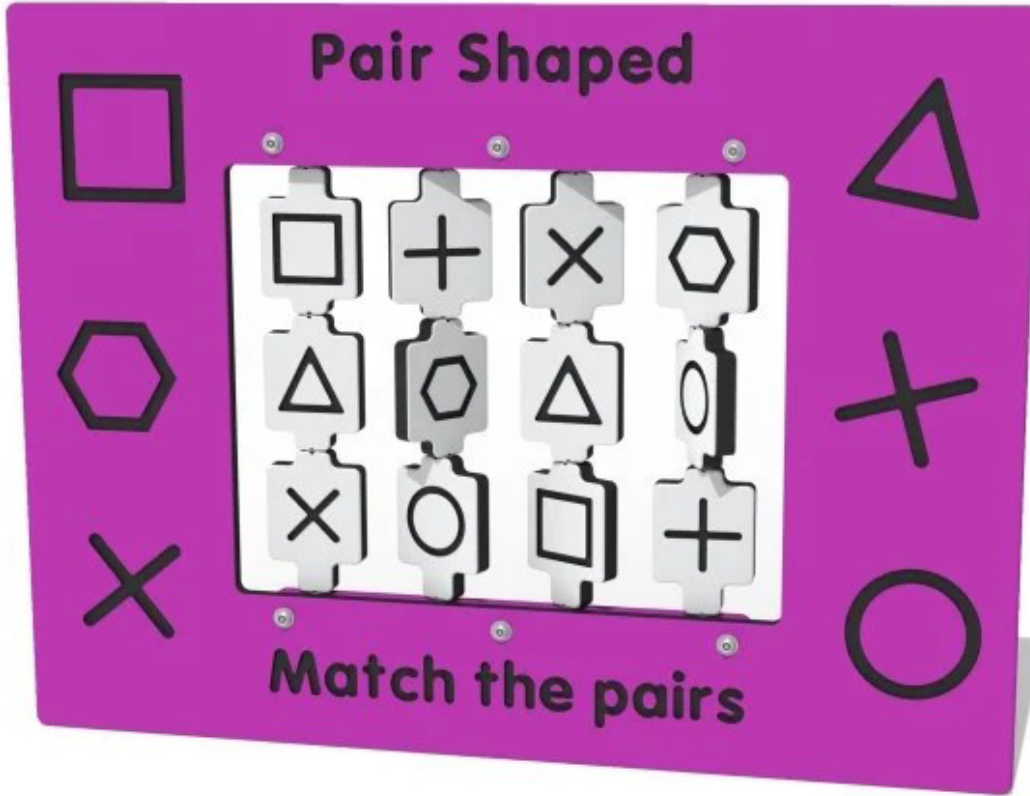

### Technical Information

Product Code

EQPA98

Equipment Size (mm)

920L x 60W x 595H