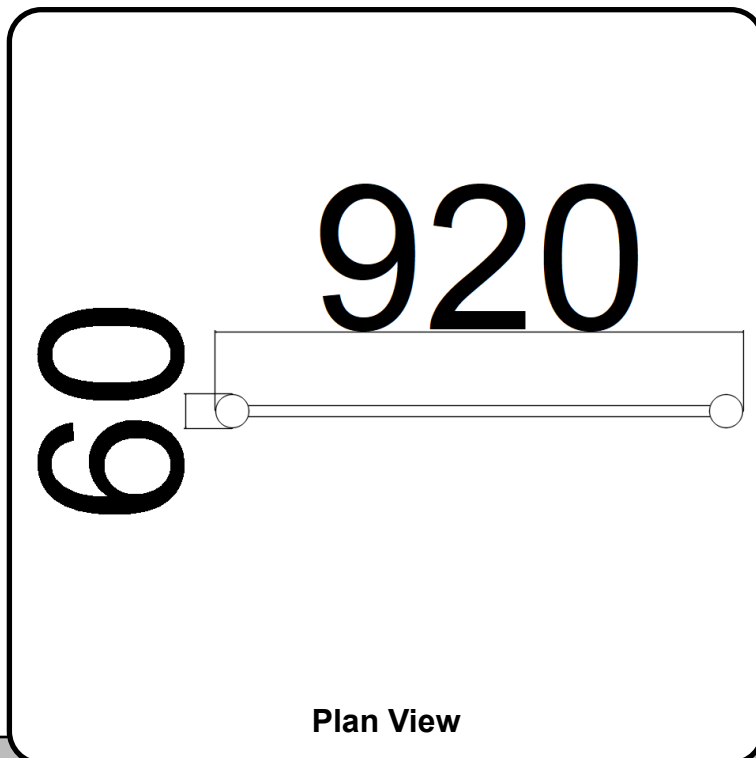

### Technical Information

Product Code

EQPA98

Equipment Size (mm)

920L x 60W x 595H