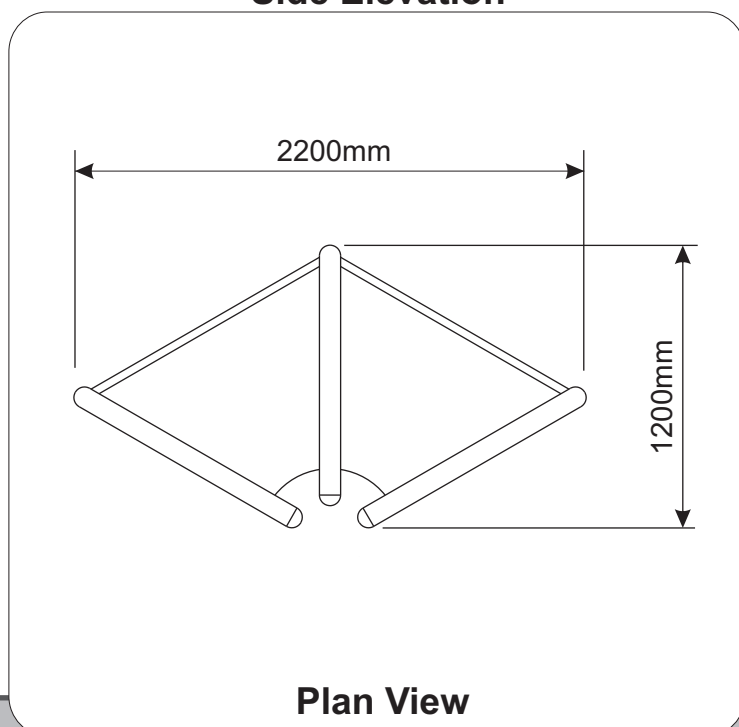

# TEEN SHELTERS - 2 Pod Teen Shelter PTS02

✓ All Play & Leisure's product range is fully compliant with **BS EN 1176:2008**

## Technical AT-A-GLANCE

<b>Product Code</b>
<i>PTS02</i>
<b>Equipment Size</b>
<i>2200L x 1200W x 2200H</i>
<b>Seat Height</b>
<i>450</i>

Side Elevation

Plan View