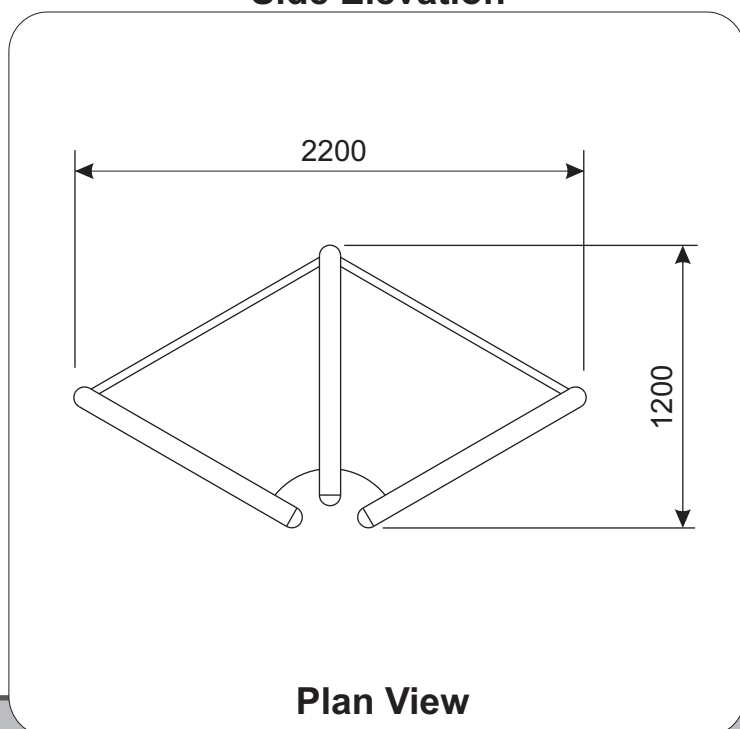

TEEN SHELTERS - 2 Pod Teen Shelter PTS02

✓ All Play & Leisure's product range is fully compliant with **BS EN 1176:2008**

Technical AT-A-GLANCE

Product Code
<i>PTS02</i>
Equipment Size
<i>2200L x 1200W x 2200H</i>
Seat Height
<i>450</i>

Side Elevation

Plan View