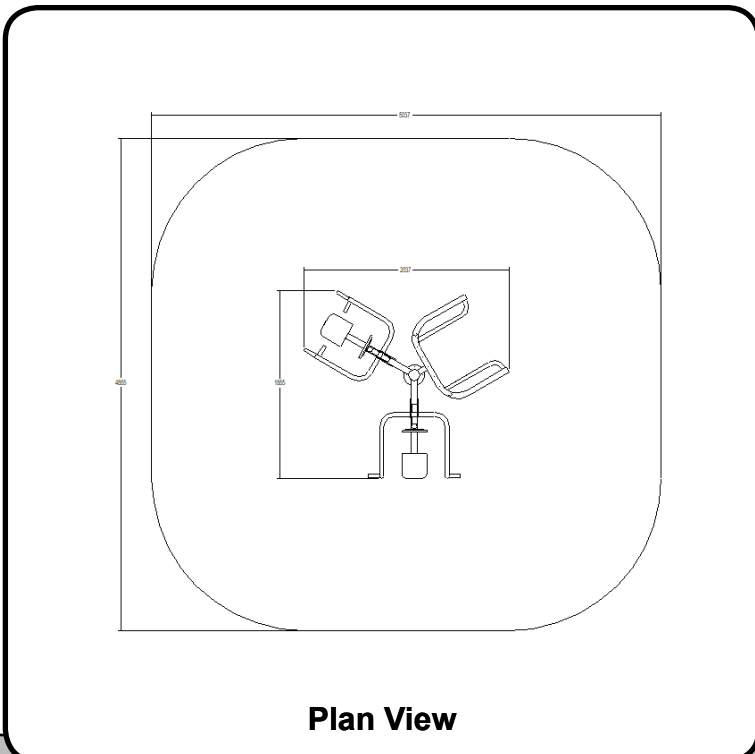

✓ All Play & Leisure's product range is fully compliant with **BS EN 16630**

Plan View

Technical Information

Product Code	FZ32
Equipment Size	1950L x 1850W x 2127H
Minimum Space	4950 x 4850
Exercise Type	Strength & Toning