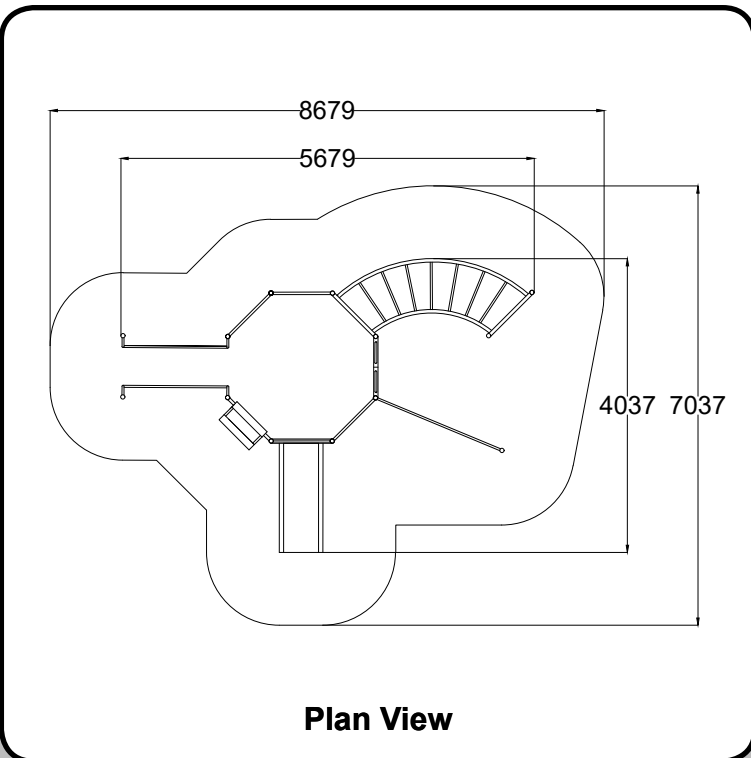

All Play & Leisure's product range is fully compliant with BS EN 16630

Technical Information

Product Code	FZ15
Equipment Size	5679L x 4037W x 2300H
Minimum Space	8679 x 7037
Exercise Type	Strength, Stretch, Cardio & Toning
Main Features	Overhead Ladder, Chin Up Bars, Parallel Bars, Push Up Bars, Sit Up Bench, Step Up Bench, Warm Up, Trapeze Rings, Jump Bar