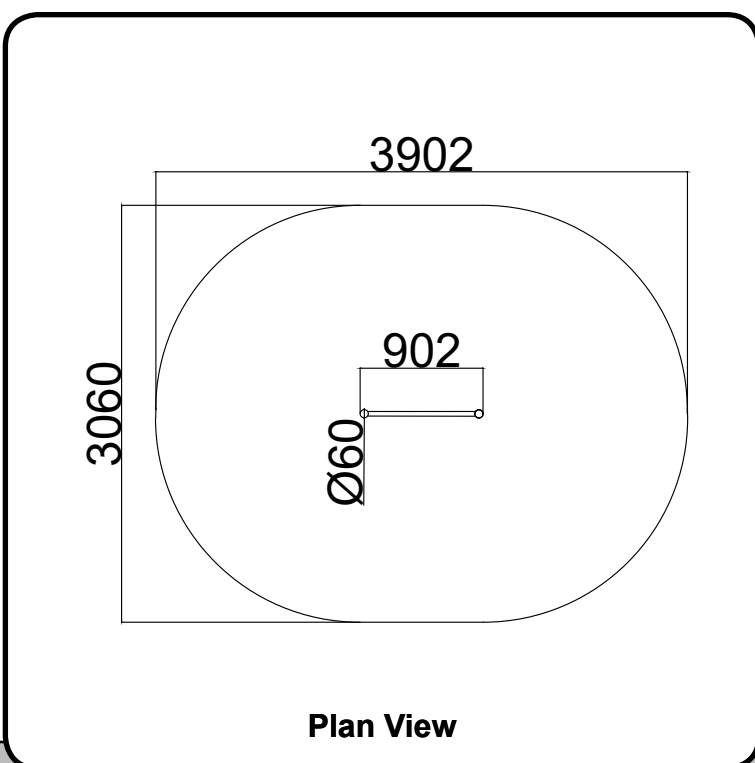

### Technical Information

<b>Product Code</b>	FZ110
<b>Equipment Size</b>	902L x 60W x 2350H
<b>Minimum Space</b>	3060 x 3902
<b>Exercise Type</b>	Strength & Toning