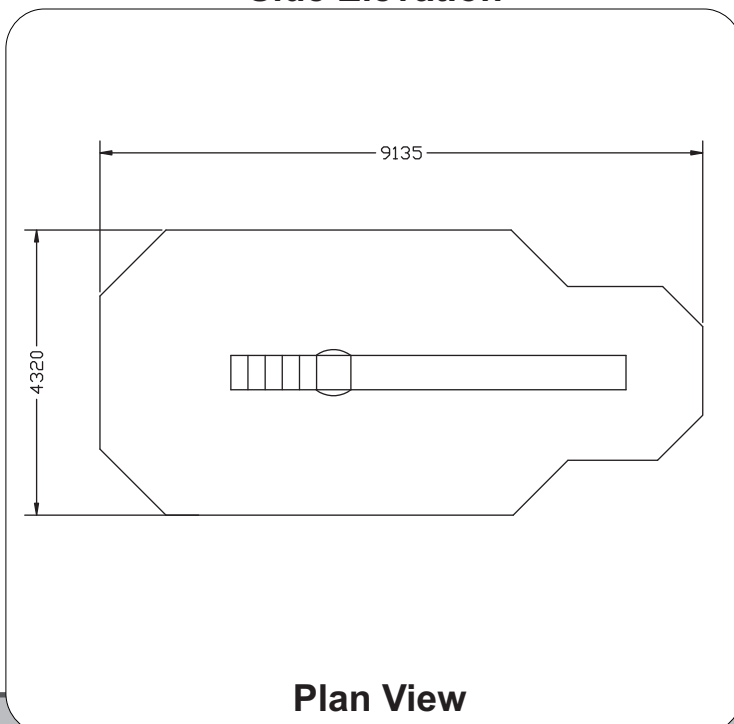

# SLIDES - 2.1m Slide FSS21

 All Play & Leisure's product range is fully compliant with **BS EN 1176:2008**

## Technical AT-A-GLANCE

<b>Product Code</b>	FSS21
<b>Equipment Size</b>	5990L x 520W x 3000H
<b>Minimum Space</b>	9135 x 4320
<b>Free Height of Fall</b>	2100
<b>Safety Surface Area</b>	34m <sup>2</sup>

Side Elevation

Plan View