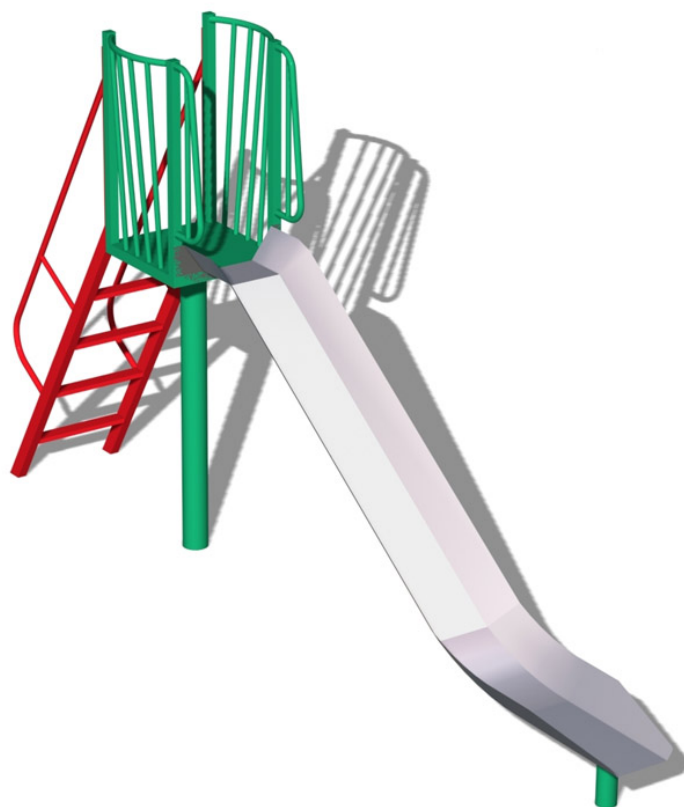

SLIDES - 1.3m Toddler Slide FSS13

✓ All Play & Leisure's product range is fully compliant with **BS EN 1176:2008**

Technical AT-A-GLANCE

Product Code	<i>FSS13</i>
Equipment Size	<i>3980L x 520W x 2200H</i>
Minimum Space	<i>6600 x 3534</i>
Free Height of Fall	<i>1300</i>
Safety Surface Area	<i>22m²</i>

Side Elevation

Plan View