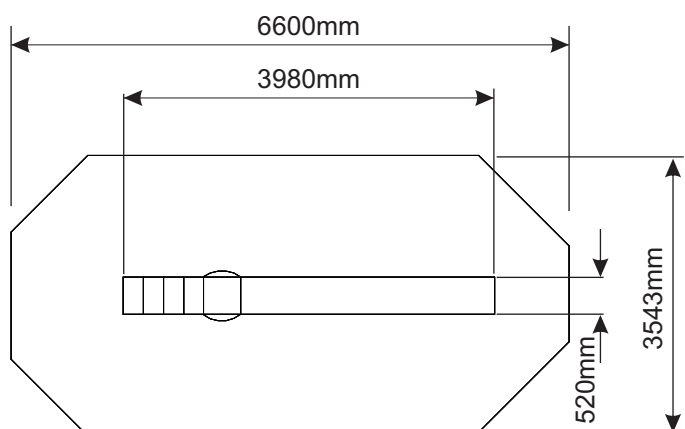

SLIDES - 1.3m Toddler Slide FSS13

✓ All Play & Leisure's product range is fully compliant with **BS EN 1176:2008**

Technical AT-A-GLANCE

Product Code	<i>FSS13</i>
Equipment Size	<i>3980L x 520W x 2200H</i>
Minimum Space	<i>6600 x 3534</i>
Free Height of Fall	<i>1300</i>
Safety Surface Area	<i>22m²</i>

Side Elevation

Plan View