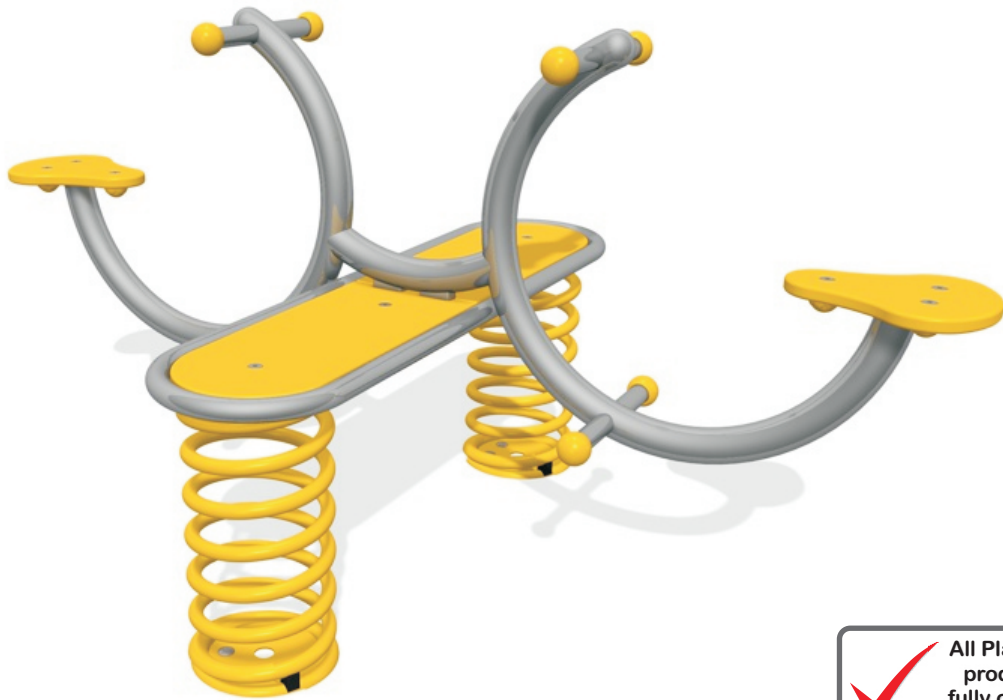

SEESAWS - Curve Spring *ESS60*

✓ All Play & Leisure's product range is fully compliant with **BS EN 1176:2008**

Technical AT-A-GLANCE

Product Code	<i>ESS60</i>
Equipment Size	1603L x 1064W x 832H
Minimum Space	4603 x 4064
Free Height of Fall	787
Safety Surface Area	18m ²

Side Elevation