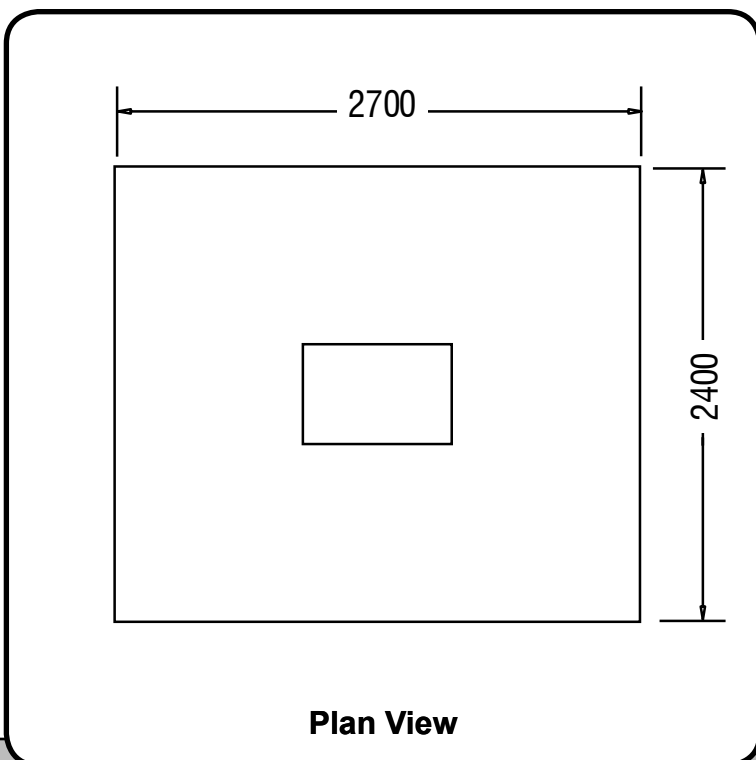

 All Play & Leisure's product range is fully compliant with **BS EN 1176**

Technical Information	
Product Code	ESA72
Equipment Size (mm)	670L x 275W x 500H
Minimum Space (mm)	2700 x 2400
Free Height of Fall (mm)	550
Safety Surface Area	6.5m ²
User Age Range	2+ Years